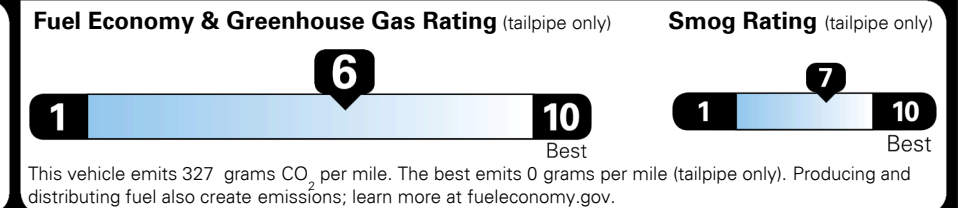

Actual results will vary for many reasons, including driving conditions and how you drive and maintain your vehicle. The average new vehicle gets 27 MPG and costs $7,000 to fuel over 5 years. Cost estimates are based on 15,000 miles per year at $ 2.55 per gallon. MPGe is miles per gasoline gallon equivalent. Vehicle emissions are a significant cause of climate change and smog.

fueleconomy.gov

Calculate personalized estimates and compare vehicles

GOVERNMENT 5-STAR SAFETY RATINGS

Overall Vehicle Score ★★★★★

Based on the combined rating of frontal, side and rollover. Should ONLY be compared to other vehicles of similar size and weight.

Frontal Crash ★★★★★

Based on the risk of injury in a frontal impact. Should ONLY be compared to other vehicles of similar size and weight.

Side Crash ★★★★★

Star ratings based on the risk of injury in a side impact.

Rollover ★★★★★

Star ratings based on the risk of rollover in a single-vehicle crash.

Star ratings range from 1 to 5 stars (★★★★★) with 5 being the highest. Source: National Highway Traffic Safety Administration (NHTSA). www.safercar.gov or 1-888-327-4236

Manufacturer's suggested retail price includes Manufacturer's recommended pre-delivery service. License and title fees, state and local taxes and other dealer installed options and accessories are not included in the manufacturer's suggested retail price.

PARTS CONTENT INFORMATION

FOR VEHICLES IN THIS CAR LINE U.S./CANADIAN PARTS CONTENT: 56 %

MAJOR SOURCES OF FOREIGN PARTS: KOREA: 42%

NOTE: PARTS CONTENT DOES NOT INCLUDE FINAL ASSEMBLY, DISTRIBUTION, OR OTHER NON-PARTS COSTS.

FOR THIS VEHICLE FINAL ASSEMBLY POINT: WEST POINT, GA, USA

COUNTRY OF ORIGIN ENGINE: USA
TRANSMISSION: USA