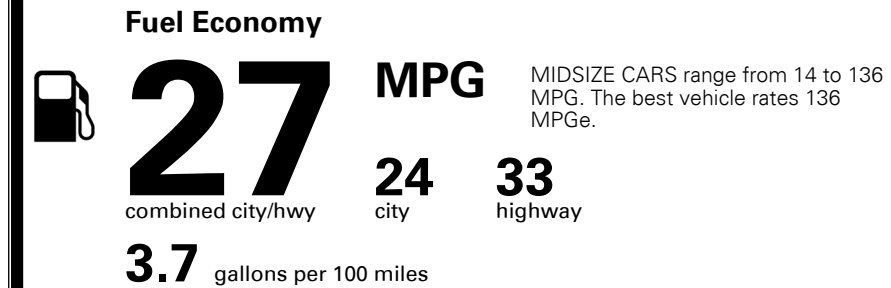

EXTERIOR
Fog Lights, LED Tail Lights, LED DRL
Outside Mirrors w/ LED Turn Signal Indicators
Rear Spoiler

WARRANTY
10 Year/100,000 Mile Limited Powertrain Warranty
5 Year/60,000 Mile Limited Basic Warranty
5 Year/60,000 Mile Roadside Assistance
*Ask dealer for details

MANUFACTURER'S SUGGESTED RETAIL PRICE ▶

$ 24,990.00

ADDITIONAL INSTALLED EQUIPMENT:
(In addition to or in place of standard features)
Carpeted Floor Mats $130.00
Cargo Net $50.00
Mud Guards $100.00

MSRP INCLUDING OPTIONS

$ 25,270.00

INLAND FREIGHT AND HANDLING

$ 925.00

TOTAL MANUFACTURER'S SUGGESTED RETAIL PRICE ▶

$ 26,195.00

TOTAL ADDITIONAL WEIGHT: 10.2

EPA DOT Fuel Economy and Environment

Gasoline Vehicle

You save $0
in fuel costs over 5 years compared to the average new vehicle.

Annual fuel cost $1,400