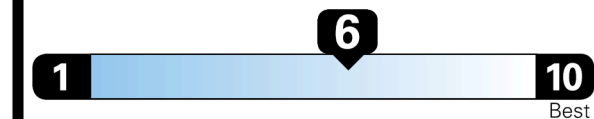

MIDSIZE CARS range from 12 to 136
MPG. The best vehicle rates 136
MPG.

You **save**
$0

in fuel costs
over 5 years
compared to the
average new vehicle.

Annual fuel cost
$1,500

Fuel Economy & Greenhouse Gas Rating (tailpipe only)