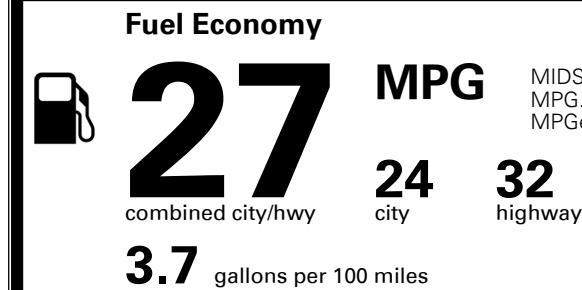

\$495.00
\$95.00
\$135.00

\$ 26,915.00

\$ 925.00

TOTAL MANUFACTURER'S SUGGESTED RETAIL PRICE ▶

\$ 27,840.00

#1 MASS MARKET BRAND IN
J.D. POWER INITIAL QUALITY,
5 YEARS IN A ROW.

GIVE IT EVERYTHING **KIA**

For J.D. Power 2019 award information, go to jdpower.com/awards for more details.

EPA DOT Fuel Economy and Environment

Gasoline Vehicle

MIDSIZE CARS range from 12 to 136
MPG. The best vehicle rates 136
MPG.

You **save**
\$0

in fuel costs
over 5 years
compared to the
average new vehicle.