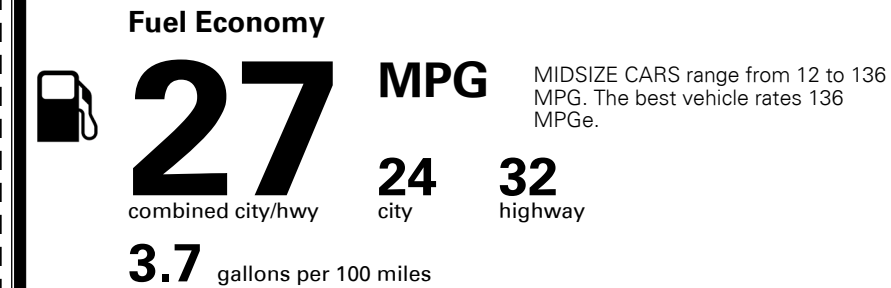

\$ 965.00

TOTAL MANUFACTURER'S SUGGESTED RETAIL PRICE ▶

\$ 27,635.00

TOTAL ADDITIONAL WEIGHT: 16.6

#1 MASS MARKET BRAND IN
J.D. POWER INITIAL QUALITY,
5 YEARS IN A ROW.

GIVE IT EVERYTHING

For J.D. Power 2019 award information, go to jdpower.com/awards for more details.

EPA DOT Fuel Economy and Environment

Gasoline Vehicle

You save
\$0
in fuel costs
over 5 years
compared to the
average new vehicle.

Annual fuel cost
\$1,500

Fuel Economy & Greenhouse Gas Rating (tailpipe only)