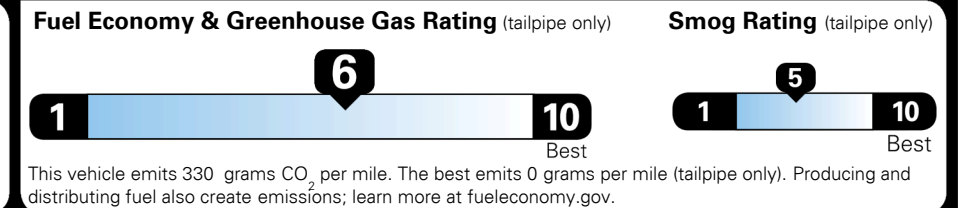

Actual results will vary for many reasons, including driving conditions and how you drive and maintain your vehicle. The average new vehicle gets 27 MPG and costs $7,500 to fuel over 5 years. Cost estimates are based on 15,000 miles per year at $ 2.70 per gallon. MPGe is miles per gasoline gallon equivalent. Vehicle emissions are a significant cause of climate change and smog.

fuelconomy.gov

Calculate personalized estimates and compare vehicles

GOVERNMENT 5-STAR SAFETY RATINGS

Overall Vehicle Score ★ ★ ★ ★ ★

Based on the combined rating of frontal, side and rollover. Should ONLY be compared to other vehicles of similar size and weight.

Frontal Driver ★ ★ ★ ★ ★

Crash Passenger ★ ★ ★ ★ ★

Based on the risk of injury in a frontal impact. Should ONLY be compared to other vehicles of similar size and weight.

Side Front seat ★ ★ ★ ★ ★

Crash Rear seat ★ ★ ★ ★ ★

Star ratings based on the risk of injury in a side impact.

Rollover ★ ★ ★ ★ ★

Star ratings based on the risk of rollover in a single-vehicle crash.

Star ratings range from 1 to 5 stars (★★★★★) with 5 being the highest.

Source: National Highway Traffic Safety Administration (NHTSA).

www.safercar.gov or 1-888-327-4236

Manufacturer's suggested retail price includes Manufacturer's recommended pre-delivery service. License and title fees, state and local taxes and other dealer installed options and accessories are not included in the manufacturer's suggested retail price.

PARTS CONTENT INFORMATION

FOR VEHICLES IN THIS CAR LINE U.S./CANADIAN PARTS CONTENT: 60 %

MAJOR SOURCES OF FOREIGN PARTS: KOREA: 40%

NOTE: PARTS CONTENT DOES NOT INCLUDE FINAL ASSEMBLY, DISTRIBUTION, OR OTHER NON-PARTS COSTS.

FOR THIS VEHICLE FINAL ASSEMBLY POINT: WEST POINT, GA, USA

COUNTRY OF ORIGIN

ENGINE: USA

TRANSMISSION: USA