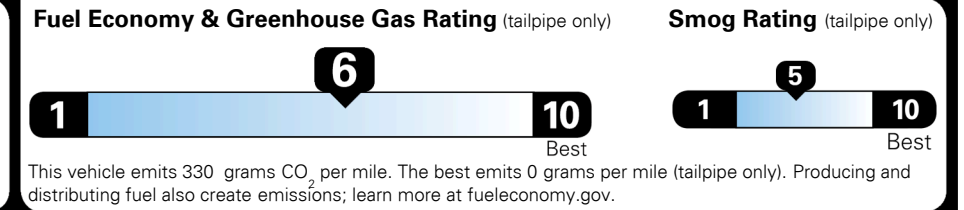

Actual results will vary for many reasons, including driving conditions and how you drive and maintain your vehicle. The average new vehicle gets 27 MPG and costs $7,500 to fuel over 5 years. Cost estimates are based on 15,000 miles per year at $ 2.70 per gallon. MPGe is miles per gasoline gallon equivalent. Vehicle emissions are a significant cause of climate change and smog.

fuel economy.gov

Calculate personalized estimates and compare vehicles

GOVERNMENT 5-STAR SAFETY RATINGS

Overall Vehicle Score ★ ★ ★ ★ ★

Based on the combined rating of frontal, side and rollover.
Should ONLY be compared to other vehicles of similar size and weight.

Frontal Driver ★ ★ ★ ★ ★

Crash Passenger ★ ★ ★ ★ ★

Based on the risk of injury in a frontal impact.
Should ONLY be compared to other vehicles of similar size and weight.

Side Front seat ★ ★ ★ ★ ★

Crash Rear seat ★ ★ ★ ★ ★

Star ratings based on the risk of injury in a side impact.

Rollover ★ ★ ★ ★ ★

Star ratings based on the risk of rollover in a single-vehicle crash.

Star ratings range from 1 to 5 stars (★★★★★) with 5 being the highest.

Source: National Highway Traffic Safety Administration (NHTSA).

www.safercar.gov or 1-888-327-4236

Manufacturer's suggested retail price includes Manufacturer's recommended pre-delivery service. License and title fees, state and local taxes and other dealer installed options and accessories are not included in the manufacturer's suggested retail price.

PARTS CONTENT INFORMATION

FOR VEHICLES IN THIS CAR LINE U.S./CANADIAN PARTS CONTENT: 60 %

MAJOR SOURCES OF FOREIGN PARTS: KOREA: 40%

NOTE: PARTS CONTENT DOES NOT INCLUDE FINAL ASSEMBLY, DISTRIBUTION, OR OTHER NON-PARTS COSTS.

FOR THIS VEHICLE FINAL ASSEMBLY POINT: WEST POINT, GA, USA

COUNTRY OF ORIGIN

ENGINE: USA

TRANSMISSION: USA