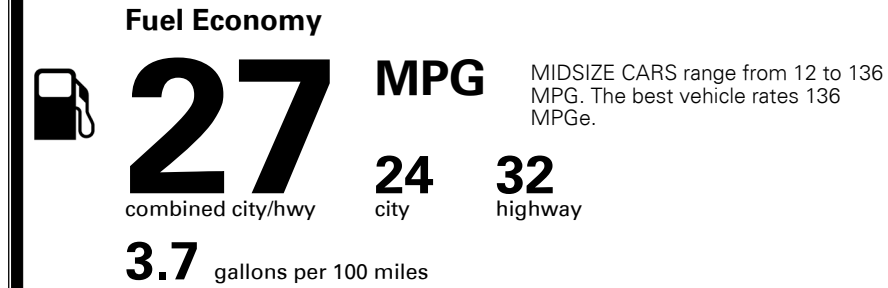

Gasoline Vehicle

You save \$0
 in fuel costs over 5 years compared to the average new vehicle.

Annual fuel cost \$1,500

Actual results will vary for many reasons, including driving conditions and how you drive and maintain your vehicle. The average new vehicle gets 27 MPG and costs \$7,500 to fuel over 5 years. Cost estimates are based on 15,000 miles per year at \$ 2.70 per gallon. MPGe is miles per gasoline gallon equivalent. Vehicle emissions are a significant cause of climate change and smog.