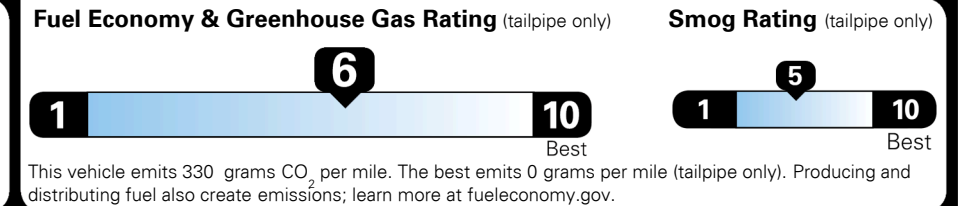

TOTAL MANUFACTURER'S SUGGESTED RETAIL PRICE ▶

\$ 25,830.00

TOTAL ADDITIONAL WEIGHT: 14.5

#1 MASS MARKET BRAND IN
 J.D. POWER INITIAL QUALITY,
 5 YEARS IN A ROW.

GIVE IT EVERYTHING KIA

For J.D. Power 2019 award information, go to jdpower.com/awards for more details.

EPA DOT Fuel Economy and Environment

Gasoline Vehicle

You save \$0
 in fuel costs over 5 years compared to the average new vehicle.

Annual fuel cost
\$1,500

Actual results will vary for many reasons, including driving conditions and how you drive and maintain your vehicle. The average new vehicle gets 27 MPG and costs \$7,500 to fuel over 5 years. Cost estimates are based on 15,000 miles per year at \$ 2.70 per gallon. MPGe is miles per gasoline gallon equivalent. Vehicle emissions are a significant cause of climate change and smog.