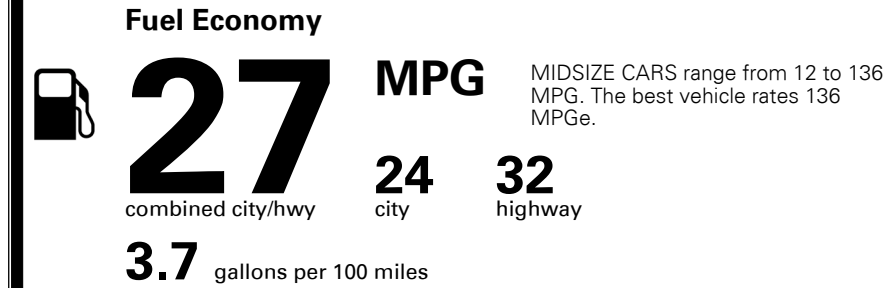

TOTAL MANUFACTURER'S SUGGESTED RETAIL PRICE ▶

\$ 25,830.00

TOTAL ADDITIONAL WEIGHT: 14.5

#1 MASS MARKET BRAND IN
 J.D. POWER INITIAL QUALITY,
 5 YEARS IN A ROW.

GIVE IT EVERYTHING KIA

For J.D. Power 2019 award information, go to jdpower.com/awards for more details.

EPA DOT Fuel Economy and Environment

Gasoline Vehicle

You save \$0
 in fuel costs over 5 years compared to the average new vehicle.

Annual fuel cost
\$1,500

Actual results will vary for many reasons, including driving conditions and how you drive and maintain your vehicle. The average new vehicle gets 27 MPG and costs \$7,500 to fuel over 5 years. Cost estimates are based on 15,000 miles per year at \$ 2.70 per gallon. MPGe is miles per gasoline gallon equivalent. Vehicle emissions are a significant cause of climate change and smog.