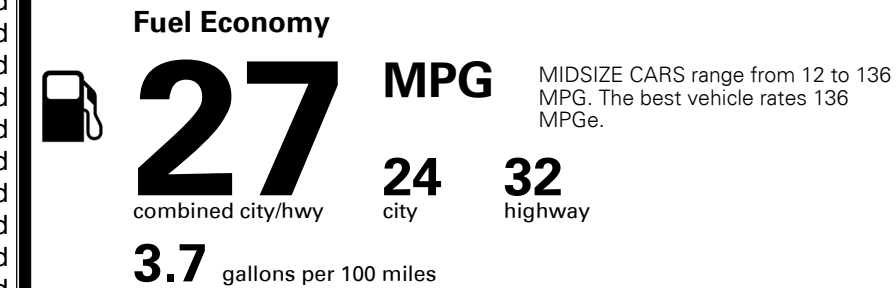

TOTAL MANUFACTURER'S SUGGESTED RETAIL PRICE ▶

\$ 25,800.00

TOTAL ADDITIONAL WEIGHT: 7.8

#1 MASS MARKET BRAND IN
 J.D. POWER INITIAL QUALITY,
 5 YEARS IN A ROW.

GIVE IT EVERYTHING

For J.D. Power 2019 award information, go to jdpower.com/awards for more details.

EPA DOT Fuel Economy and Environment

Gasoline Vehicle

You save \$0
 in fuel costs over 5 years compared to the average new vehicle.

Annual fuel cost
\$1,500

Actual results will vary for many reasons, including driving conditions and how you drive and maintain your vehicle. The average new vehicle gets 27 MPG and costs \$7,500 to fuel over 5 years. Cost estimates are based on 15,000 miles per year at \$ 2.70 per gallon. MPGe is miles per gasoline gallon equivalent. Vehicle emissions are a significant cause of climate change and smog.