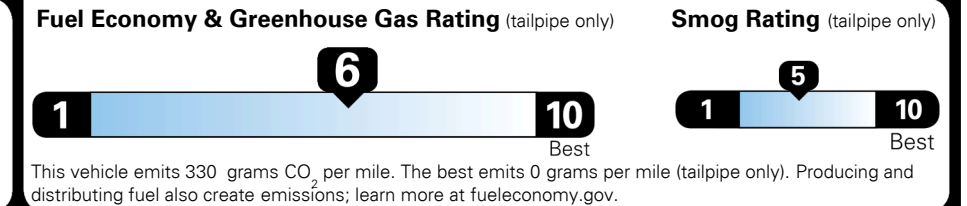

TOTAL MANUFACTURER'S SUGGESTED RETAIL PRICE ▶

\$ 25,800.00

TOTAL ADDITIONAL WEIGHT: 7.8

#1 MASS MARKET BRAND IN
 J.D. POWER INITIAL QUALITY,
 5 YEARS IN A ROW.

GIVE IT EVERYTHING

For J.D. Power 2019 award information, go to jdpower.com/awards for more details.

EPA DOT Fuel Economy and Environment

Gasoline Vehicle

You save \$0
 in fuel costs over 5 years compared to the average new vehicle.

Annual fuel cost
\$1,500

Actual results will vary for many reasons, including driving conditions and how you drive and maintain your vehicle. The average new vehicle gets 27 MPG and costs \$7,500 to fuel over 5 years. Cost estimates are based on 15,000 miles per year at \$ 2.70 per gallon. MPGe is miles per gasoline gallon equivalent. Vehicle emissions are a significant cause of climate change and smog.