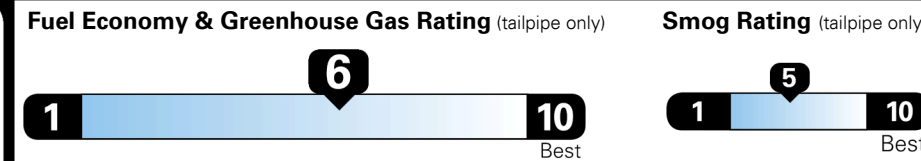

\$ 925.00

TOTAL MANUFACTURER'S SUGGESTED RETAIL PRICE ▶

\$ 24,250.00

TOTAL ADDITIONAL WEIGHT: 7.3

#1 MASS MARKET BRAND IN J.D. POWER INITIAL QUALITY, 5 YEARS IN A ROW.

GIVE IT EVERYTHING **KIA**

For J.D. Power 2019 award information, go to jdpower.com/awards for more details.

EPA DOT Fuel Economy and Environment

Gasoline Vehicle

You save \$500
 in fuel costs over 5 years compared to the average new vehicle.

Annual fuel cost \$1,400

Actual results will vary for many reasons, including driving conditions and how you drive and maintain your vehicle. The average new vehicle gets 27 MPG and costs \$7,500 to fuel over 5 years. Cost estimates are based on 15,000 miles per year at \$ 2.70 per gallon. MPGe is miles per gasoline gallon equivalent. Vehicle emissions are a significant cause of climate change and smog.