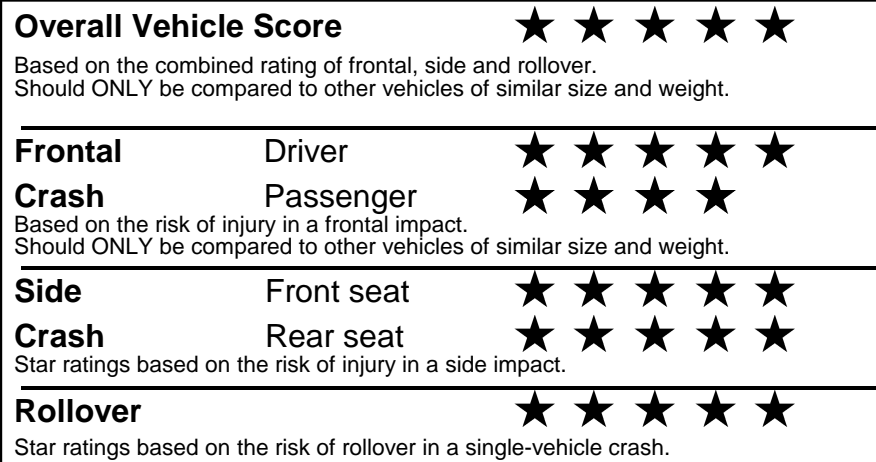

fuel economy.gov

Calculate personalized estimates and compare vehicles

GOVERNMENT 5-STAR SAFETY RATINGS

Star ratings range from 1 to 5 stars (★★★★★) with 5 being the highest. Source: National Highway Traffic Safety Administration (NHTSA). www.safercar.gov or 1-888-327-4236