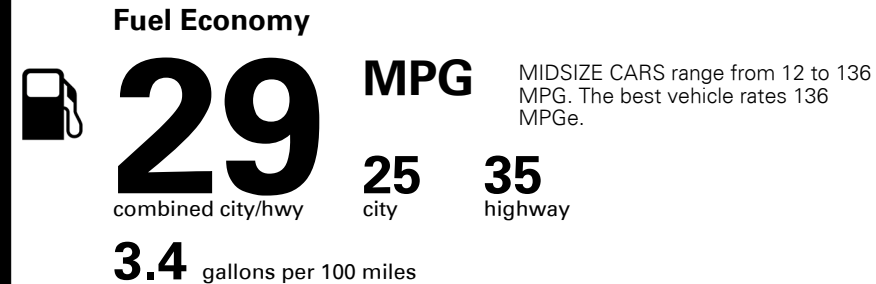

\$ 925.00

TOTAL MANUFACTURER'S SUGGESTED RETAIL PRICE ▶

\$ 24,250.00

TOTAL ADDITIONAL WEIGHT: 7.3

#1 MASS MARKET BRAND IN J.D. POWER INITIAL QUALITY, 5 YEARS IN A ROW.

GIVE IT EVERYTHING **KIA**

For J.D. Power 2019 award information, go to jdpower.com/awards for more details.

EPA DOT Fuel Economy and Environment

Gasoline Vehicle

You save \$500
 in fuel costs over 5 years compared to the average new vehicle.

Annual fuel cost \$1,400

Actual results will vary for many reasons, including driving conditions and how you drive and maintain your vehicle. The average new vehicle gets 27 MPG and costs \$7,500 to fuel over 5 years. Cost estimates are based on 15,000 miles per year at \$ 2.70 per gallon. MPGe is miles per gasoline gallon equivalent. Vehicle emissions are a significant cause of climate change and smog.