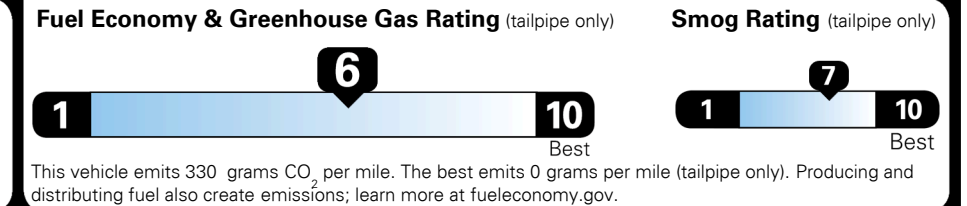

\$ 925.00

TOTAL MANUFACTURER'S SUGGESTED RETAIL PRICE ▶

\$ 26,245.00

TOTAL ADDITIONAL WEIGHT: 7.3

#1 MASS MARKET BRAND IN
 J.D. POWER INITIAL QUALITY,
 5 YEARS IN A ROW.

GIVE IT EVERYTHING

For J.D. Power 2019 award information, go to jdpower.com/awards for more details.

EPA DOT Fuel Economy and Environment

Gasoline Vehicle

You save \$0
 in fuel costs
 over 5 years
 compared to the
 average new vehicle.

Annual fuel cost
\$1,500

Actual results will vary for many reasons, including driving conditions and how you drive and maintain your vehicle. The average new vehicle gets 27 MPG and costs \$7,500 to fuel over 5 years. Cost estimates are based on 15,000 miles per year at \$ 2.70 per gallon. MPGe is miles per gasoline gallon equivalent. Vehicle emissions are a significant cause of climate change and smog.