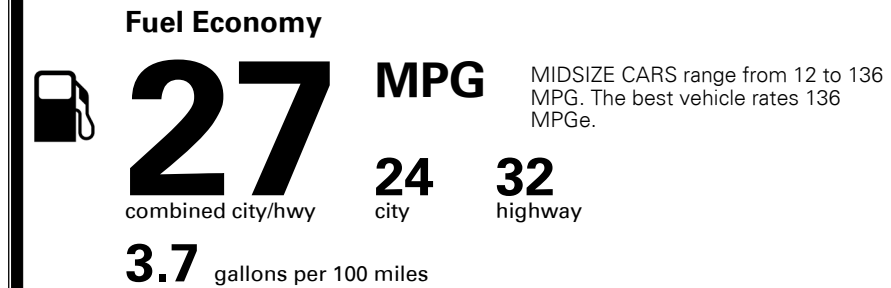

TOTAL MANUFACTURER'S SUGGESTED RETAIL PRICE ▶

\$ 26,040.00

TOTAL ADDITIONAL WEIGHT: 7.8

#1 MASS MARKET BRAND IN
 J.D. POWER INITIAL QUALITY,
 5 YEARS IN A ROW.

GIVE IT EVERYTHING

For J.D. Power 2019 award information, go to jdpower.com/awards for more details.

EPA DOT Fuel Economy and Environment

Gasoline Vehicle

You save \$0
 in fuel costs over 5 years compared to the average new vehicle.

Annual fuel cost \$1,500

Actual results will vary for many reasons, including driving conditions and how you drive and maintain your vehicle. The average new vehicle gets 27 MPG and costs \$7,500 to fuel over 5 years. Cost estimates are based on 15,000 miles per year at \$ 2.70 per gallon. MPGe is miles per gasoline gallon equivalent. Vehicle emissions are a significant cause of climate change and smog.