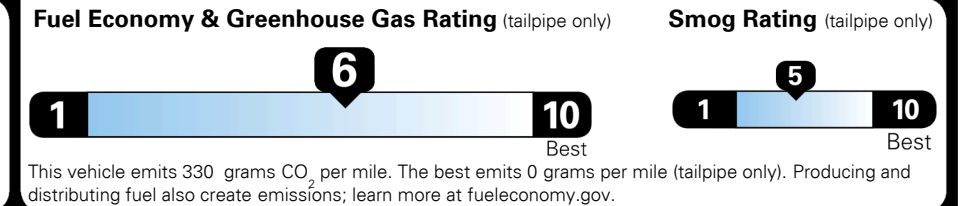

TOTAL MANUFACTURER'S SUGGESTED RETAIL PRICE ▶

\$ 26,040.00

TOTAL ADDITIONAL WEIGHT: 7.8

#1 MASS MARKET BRAND IN
 J.D. POWER INITIAL QUALITY,
 5 YEARS IN A ROW.

GIVE IT EVERYTHING

For J.D. Power 2019 award information, go to jdpower.com/awards for more details.

EPA DOT Fuel Economy and Environment

Gasoline Vehicle

You save \$0
 in fuel costs over 5 years compared to the average new vehicle.

Annual fuel cost \$1,500

Actual results will vary for many reasons, including driving conditions and how you drive and maintain your vehicle. The average new vehicle gets 27 MPG and costs \$7,500 to fuel over 5 years. Cost estimates are based on 15,000 miles per year at \$ 2.70 per gallon. MPGe is miles per gasoline gallon equivalent. Vehicle emissions are a significant cause of climate change and smog.