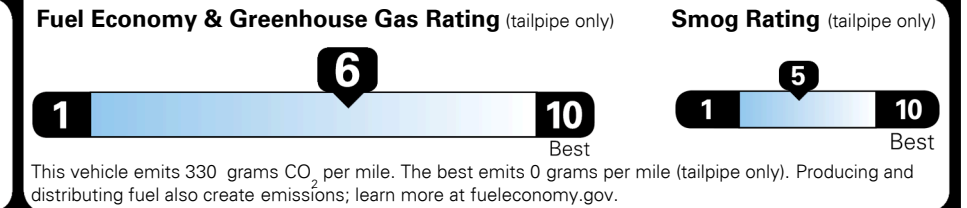

\$95.00
 \$135.00

MSRP INCLUDING OPTIONS

\$ 24,920.00

INLAND FREIGHT AND HANDLING

\$ 925.00

TOTAL MANUFACTURER'S SUGGESTED RETAIL PRICE ▶

\$ 25,845.00

TOTAL ADDITIONAL WEIGHT: 16.1

EPA DOT Fuel Economy and Environment

Gasoline Vehicle

You save \$0
 in fuel costs over 5 years compared to the average new vehicle.

Annual fuel cost \$1,500

Actual results will vary for many reasons, including driving conditions and how you drive and maintain your vehicle. The average new vehicle gets 27 MPG and costs \$7,500 to fuel over 5 years. Cost estimates are based on 15,000 miles per year at \$ 2.70 per gallon. MPGe is miles per gasoline gallon equivalent. Vehicle emissions are a significant cause of climate change and smog.