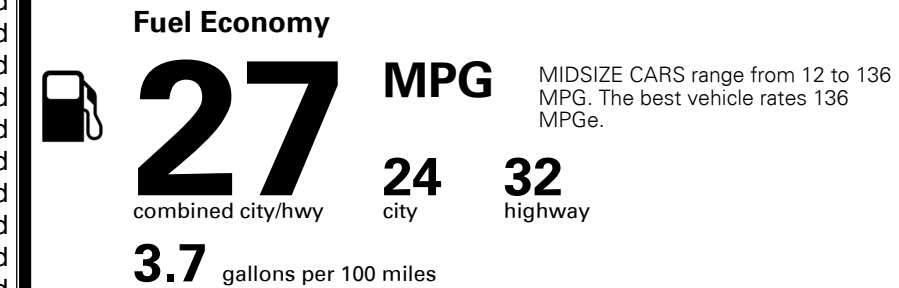

\$95.00
 \$135.00

MSRP INCLUDING OPTIONS

\$ 24,920.00

INLAND FREIGHT AND HANDLING

\$ 925.00

TOTAL MANUFACTURER'S SUGGESTED RETAIL PRICE ▶

\$ 25,845.00

TOTAL ADDITIONAL WEIGHT: 16.1

EPA DOT Fuel Economy and Environment

Gasoline Vehicle

You save \$0
 in fuel costs over 5 years compared to the average new vehicle.

Annual fuel cost \$1,500

Actual results will vary for many reasons, including driving conditions and how you drive and maintain your vehicle. The average new vehicle gets 27 MPG and costs \$7,500 to fuel over 5 years. Cost estimates are based on 15,000 miles per year at \$ 2.70 per gallon. MPGe is miles per gasoline gallon equivalent. Vehicle emissions are a significant cause of climate change and smog.