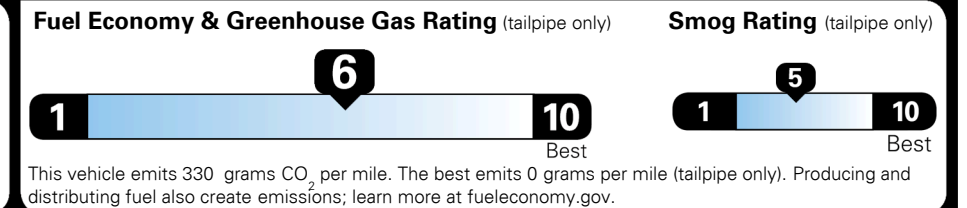

\$1,000.00
 \$135.00
 \$115.00

MSRP INCLUDING OPTIONS

\$ 25,940.00

INLAND FREIGHT AND HANDLING

\$ 925.00

TOTAL MANUFACTURER'S SUGGESTED RETAIL PRICE ▶

\$ 26,865.00

TOTAL ADDITIONAL WEIGHT: 9.7

EPA DOT Fuel Economy and Environment

Gasoline Vehicle

You save \$0
 in fuel costs over 5 years compared to the average new vehicle.

Annual fuel cost \$1,500

Actual results will vary for many reasons, including driving conditions and how you drive and maintain your vehicle. The average new vehicle gets 27 MPG and costs \$7,500 to fuel over 5 years. Cost estimates are based on 15,000 miles per year at \$ 2.70 per gallon. MPGe is miles per gasoline gallon equivalent. Vehicle emissions are a significant cause of climate change and smog.