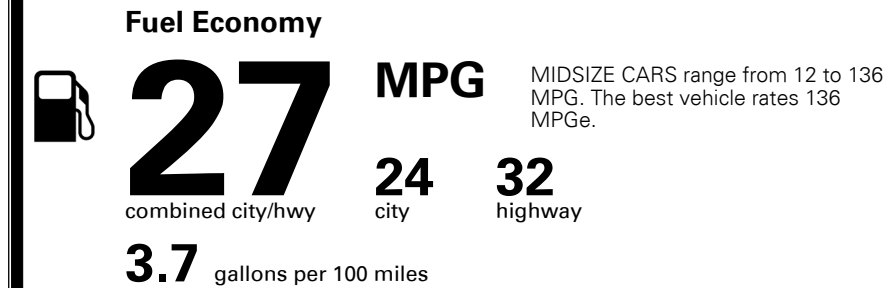

\$1,000.00
 \$135.00
 \$115.00

MSRP INCLUDING OPTIONS

\$ 25,940.00

INLAND FREIGHT AND HANDLING

\$ 925.00

TOTAL MANUFACTURER'S SUGGESTED RETAIL PRICE ▶

\$ 26,865.00

TOTAL ADDITIONAL WEIGHT: 9.7

EPA DOT Fuel Economy and Environment

Gasoline Vehicle

You save \$0
 in fuel costs over 5 years compared to the average new vehicle.

Annual fuel cost \$1,500

Actual results will vary for many reasons, including driving conditions and how you drive and maintain your vehicle. The average new vehicle gets 27 MPG and costs \$7,500 to fuel over 5 years. Cost estimates are based on 15,000 miles per year at \$ 2.70 per gallon. MPGe is miles per gasoline gallon equivalent. Vehicle emissions are a significant cause of climate change and smog.