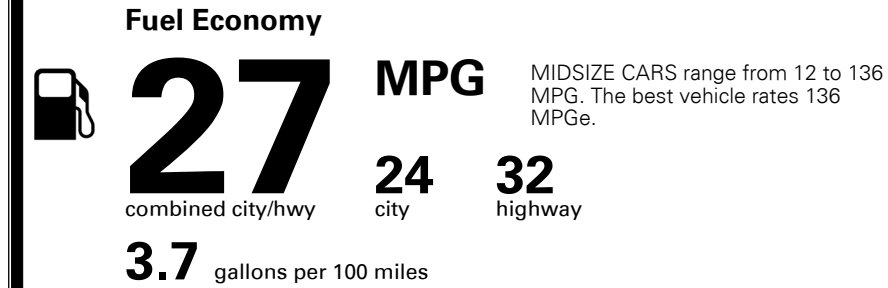

\$ 925.00

TOTAL MANUFACTURER'S SUGGESTED RETAIL PRICE ▶

\$ 26,750.00

TOTAL ADDITIONAL WEIGHT: 7.3

EPA DOT Fuel Economy and Environment

Gasoline Vehicle

You save \$0
 in fuel costs over 5 years compared to the average new vehicle.