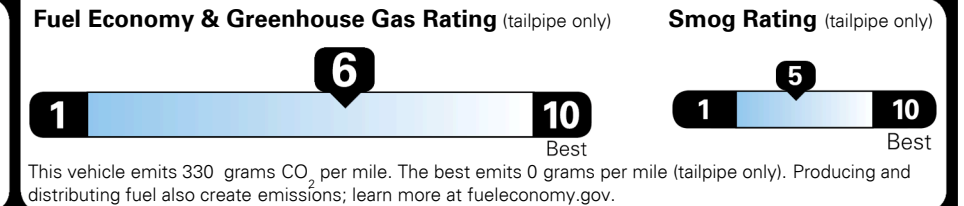

Actual results will vary for many reasons, including driving conditions and how you drive and maintain your vehicle. The average new vehicle gets 27 MPG and costs $7,500 to fuel over 5 years. Cost estimates are based on 15,000 miles per year at $ 2.70 per gallon. MPGe is miles per gasoline gallon equivalent. Vehicle emissions are a significant cause of climate change and smog.

fueleconomy.gov

Calculate personalized estimates and compare vehicles

GOVERNMENT 5-STAR SAFETY RATINGS

Overall Vehicle Score ★ ★ ★ ★ ★

Based on the combined rating of frontal, side and rollover. Should ONLY be compared to other vehicles of similar size and weight.

Frontal Driver ★ ★ ★ ★ ★

Crash Passenger ★ ★ ★ ★

Based on the risk of injury in a frontal impact. Should ONLY be compared to other vehicles of similar size and weight.

Side Front seat ★ ★ ★ ★ ★

Crash Rear seat ★ ★ ★ ★ ★

Star ratings based on the risk of injury in a side impact.

Rollover ★ ★ ★ ★ ★

Star ratings based on the risk of rollover in a single-vehicle crash.

Star ratings range from 1 to 5 stars (★★★★★) with 5 being the highest.

Source: National Highway Traffic Safety Administration (NHTSA).

www.safercar.gov or 1-888-327-4236

Manufacturer's suggested retail price includes Manufacturer's recommended pre-delivery service. License and title fees, state and local taxes and other dealer installed options and accessories are not included in the manufacturer's suggested retail price.

PARTS CONTENT INFORMATION

FOR VEHICLES IN THIS CAR LINE U.S./CANADIAN PARTS CONTENT: 60 %

MAJOR SOURCES OF FOREIGN PARTS: KOREA: 40%

NOTE: PARTS CONTENT DOES NOT INCLUDE FINAL ASSEMBLY, DISTRIBUTION, OR OTHER NON-PARTS COSTS.

FOR THIS VEHICLE FINAL ASSEMBLY POINT: WEST POINT, GA, USA

COUNTRY OF ORIGIN

ENGINE: USA

TRANSMISSION: USA