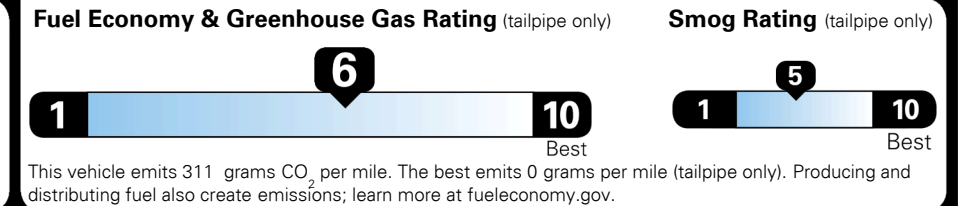

EPA DOT Fuel Economy and Environment

Gasoline Vehicle

Fuel Economy

29 MPG
combined city/hwy

25 MPG
city

35 MPG
highway

3.4 gallons per 100 miles

MIDSIZE CARS range from 12 to 136 MPG. The best vehicle rates 136 MPGe.

You save $500
in fuel costs over 5 years compared to the average new vehicle.

Annual fuel cost $1,400