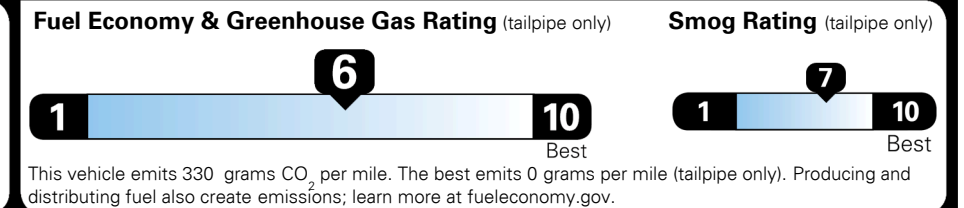

 \$135.00
 \$50.00
 \$115.00
 \$60.00

MSRP INCLUDING OPTIONS

\$ 26,545.00

INLAND FREIGHT AND HANDLING

\$ 925.00

TOTAL MANUFACTURER'S SUGGESTED RETAIL PRICE ▶

\$ 27,470.00

TOTAL ADDITIONAL WEIGHT: 11.0

EPA DOT Fuel Economy and Environment

Gasoline Vehicle

You save \$0
 in fuel costs over 5 years compared to the average new vehicle.

Annual fuel cost \$1,500

Actual results will vary for many reasons, including driving conditions and how you drive and maintain your vehicle. The average new vehicle gets 27 MPG and costs \$7,500 to fuel over 5 years. Cost estimates are based on 15,000 miles per year at \$ 2.70 per gallon. MPGe is miles per gasoline gallon equivalent. Vehicle emissions are a significant cause of climate change and smog.