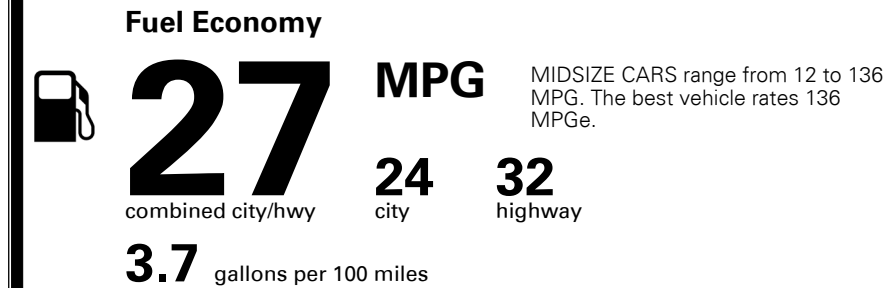

 \$135.00
 \$50.00
 \$115.00
 \$60.00

MSRP INCLUDING OPTIONS

\$ 26,545.00

INLAND FREIGHT AND HANDLING

\$ 925.00

TOTAL MANUFACTURER'S SUGGESTED RETAIL PRICE ▶

\$ 27,470.00

TOTAL ADDITIONAL WEIGHT: 11.0

EPA DOT Fuel Economy and Environment

Gasoline Vehicle

You save \$0
 in fuel costs over 5 years compared to the average new vehicle.

Annual fuel cost \$1,500

Actual results will vary for many reasons, including driving conditions and how you drive and maintain your vehicle. The average new vehicle gets 27 MPG and costs \$7,500 to fuel over 5 years. Cost estimates are based on 15,000 miles per year at \$ 2.70 per gallon. MPGe is miles per gasoline gallon equivalent. Vehicle emissions are a significant cause of climate change and smog.