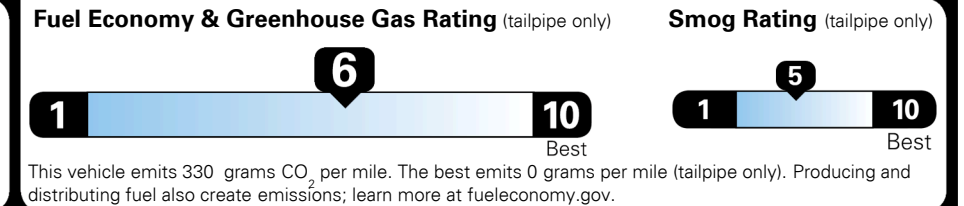

\$1,000.00
 \$135.00

MSRP INCLUDING OPTIONS

\$ 25,825.00

INLAND FREIGHT AND HANDLING

\$ 925.00

TOTAL MANUFACTURER'S SUGGESTED RETAIL PRICE ▶

\$ 26,750.00

TOTAL ADDITIONAL WEIGHT: 7.3

EPA DOT Fuel Economy and Environment

Gasoline Vehicle

You save \$0
 in fuel costs over 5 years compared to the average new vehicle.

Annual fuel cost \$1,500

Actual results will vary for many reasons, including driving conditions and how you drive and maintain your vehicle. The average new vehicle gets 27 MPG and costs \$7,500 to fuel over 5 years. Cost estimates are based on 15,000 miles per year at \$ 2.70 per gallon. MPGe is miles per gasoline gallon equivalent. Vehicle emissions are a significant cause of climate change and smog.