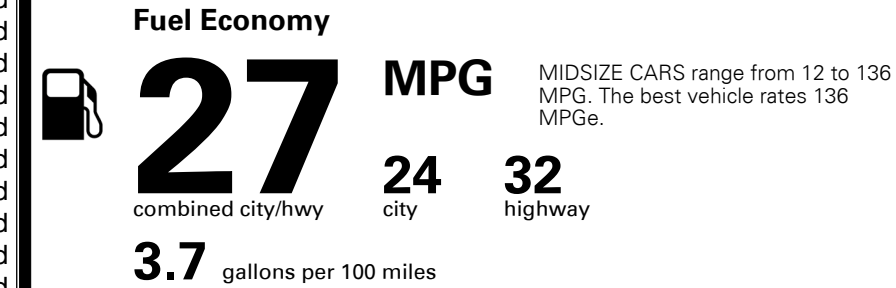

\$1,000.00
 \$135.00

MSRP INCLUDING OPTIONS

\$ 25,825.00

INLAND FREIGHT AND HANDLING

\$ 925.00

TOTAL MANUFACTURER'S SUGGESTED RETAIL PRICE ▶

\$ 26,750.00

TOTAL ADDITIONAL WEIGHT: 7.3

EPA DOT Fuel Economy and Environment

Gasoline Vehicle

You save \$0
 in fuel costs over 5 years compared to the average new vehicle.

Annual fuel cost \$1,500

Actual results will vary for many reasons, including driving conditions and how you drive and maintain your vehicle. The average new vehicle gets 27 MPG and costs \$7,500 to fuel over 5 years. Cost estimates are based on 15,000 miles per year at \$ 2.70 per gallon. MPGe is miles per gasoline gallon equivalent. Vehicle emissions are a significant cause of climate change and smog.