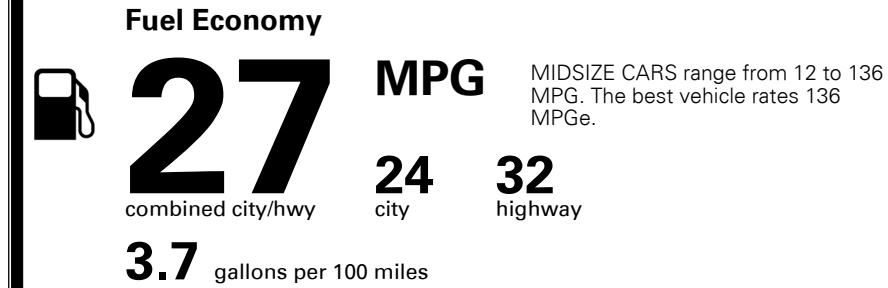

\$ 26,435.00

INLAND FREIGHT AND HANDLING

\$ 925.00

TOTAL MANUFACTURER'S SUGGESTED RETAIL PRICE ▶

\$ 27,360.00

TOTAL ADDITIONAL WEIGHT: 9.7

EPA DOT Fuel Economy and Environment

Gasoline Vehicle