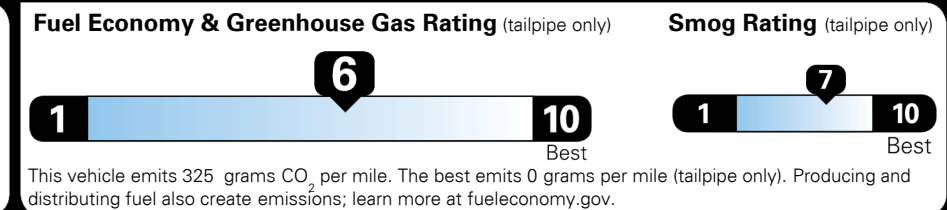

Actual results will vary for many reasons, including driving conditions and how you drive and maintain your vehicle. The average new vehicle gets 27 MPG and costs $7,000 to fuel over 5 years. Cost estimates are based on 15,000 miles per year at $ 2.55 per gallon. MPGe is miles per gasoline gallon equivalent. Vehicle emissions are a significant cause of climate change and smog.

fueleconomy.gov

Calculate personalized estimates and compare vehicles

GOVERNMENT 5-STAR SAFETY RATINGS

Overall Vehicle Score ★ ★ ★ ★ ★	
Based on the combined rating of frontal, side and rollover. Should ONLY be compared to other vehicles of similar size and weight.	
Frontal Crash	★★★★★
Driver Passenger	★★★★★
Based on the risk of injury in a frontal impact. Should ONLY be compared to other vehicles of similar size and weight.	
Side Crash	★★★★★
Front seat Rear seat	★★★★★
Star ratings based on the risk of injury in a side impact.	
Rollover	★★★★★
Star ratings based on the risk of rollover in a single-vehicle crash.	

Star ratings range from 1 to 5 stars (★★★★★) with 5 being the highest. Source: National Highway Traffic Safety Administration (NHTSA). www.safercar.gov or 1-888-327-4236

Manufacturer's suggested retail price includes Manufacturer's recommended pre-delivery service. License and title fees, state and local taxes and other dealer installed options and accessories are not included in the manufacturer's suggested retail price.

PARTS CONTENT INFORMATION

FOR VEHICLES IN THIS CAR LINE U.S./CANADIAN PARTS CONTENT: 56 %

MAJOR SOURCES OF FOREIGN PARTS: KOREA: 42%

NOTE: PARTS CONTENT DOES NOT INCLUDE FINAL ASSEMBLY, DISTRIBUTION, OR OTHER NON-PARTS COSTS.

FOR THIS VEHICLE FINAL ASSEMBLY POINT: WEST POINT, GA, USA

COUNTRY OF ORIGIN

ENGINE: USA

TRANSMISSION: USA