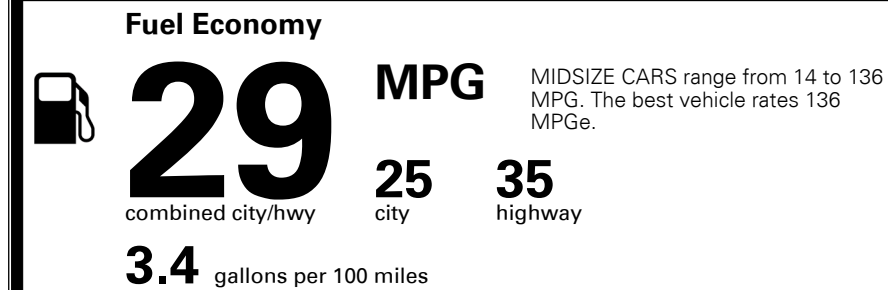

INLAND FREIGHT AND HANDLING

\$ 0.00

TOTAL MANUFACTURER'S SUGGESTED RETAIL PRICE ▶

\$ 0.00

TOTAL ADDITIONAL WEIGHT: 7.4

EPA DOT Fuel Economy and Environment

Gasoline Vehicle

You save \$500
 in fuel costs over 5 years compared to the average new vehicle.