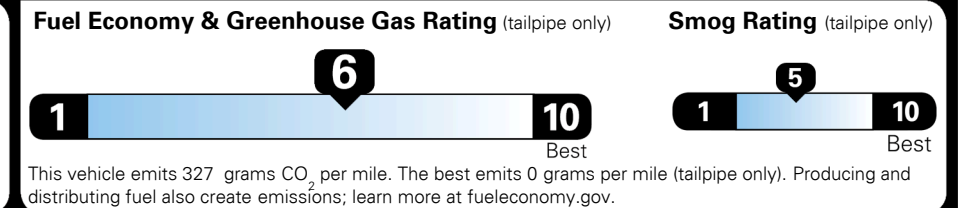

You save $0
in fuel costs over 5 years compared to the average new vehicle.

Annual fuel cost **$1,400**

Actual results will vary for many reasons, including driving conditions and how you drive and maintain your vehicle. The average new vehicle gets 27 MPG and costs $7,000 to fuel over 5 years. Cost estimates are based on 15,000 miles per year at $ 2.55 per gallon. MPGe is miles per gasoline gallon equivalent. Vehicle emissions are a significant cause of climate change and smog.

fueleconomy.gov

Calculate personalized estimates and compare vehicles

GOVERNMENT 5-STAR SAFETY RATINGS

Overall Vehicle Score ★ ★ ★ ★ ★
Based on the combined rating of frontal, side and rollover. Should ONLY be compared to other vehicles of similar size and weight.

Frontal Crash Driver ★ ★ ★ ★ ★
Passenger ★ ★ ★ ★ ★
Based on the risk of injury in a frontal impact. Should ONLY be compared to other vehicles of similar size and weight.

Side Crash Front seat ★ ★ ★ ★ ★
Rear seat ★ ★ ★ ★ ★
Star ratings based on the risk of injury in a side impact.

Rollover ★ ★ ★ ★ ★
Star ratings based on the risk of rollover in a single-vehicle crash.

Star ratings range from 1 to 5 stars (★★★★★) with 5 being the highest.
Source: National Highway Traffic Safety Administration (NHTSA).
www.safercar.gov or 1-888-327-4236

Manufacturer's suggested retail price includes Manufacturer's recommended pre-delivery service. License and title fees, state and local taxes and other dealer installed options and accessories are not included in the manufacturer's suggested retail price.

PARTS CONTENT INFORMATION

FOR VEHICLES IN THIS CAR LINE U.S./CANADIAN PARTS CONTENT: 56 %

MAJOR SOURCES OF FOREIGN PARTS: KOREA: 42%

NOTE: PARTS CONTENT DOES NOT INCLUDE FINAL ASSEMBLY, DISTRIBUTION, OR OTHER NON-PARTS COSTS.

FOR THIS VEHICLE FINAL ASSEMBLY POINT: WEST POINT, GA, USA

COUNTRY OF ORIGIN
ENGINE: USA
TRANSMISSION: USA

TOTAL ADDITIONAL WEIGHT: 8.6