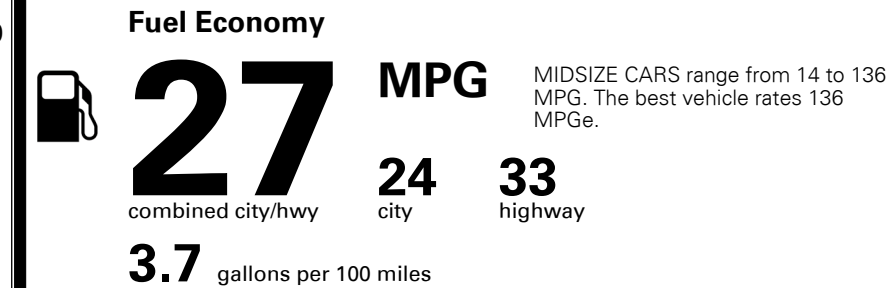

MSRP INCLUDING OPTIONS \$ 25,135.00
 INLAND FREIGHT AND HANDLING \$ 920.00
TOTAL MANUFACTURER'S SUGGESTED RETAIL PRICE ▶ \$ 26,055.00

EPA DOT Fuel Economy and Environment

Gasoline Vehicle

You save \$0
 in fuel costs over 5 years compared to the average new vehicle.