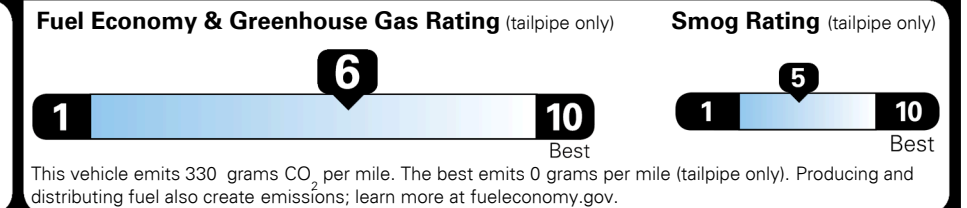

\$ 925.00

TOTAL MANUFACTURER'S SUGGESTED RETAIL PRICE ▶

\$ 26,245.00

#1 MASS MARKET BRAND IN
 J.D. POWER INITIAL QUALITY,
 5 YEARS IN A ROW.

GIVE IT EVERYTHING

For J.D. Power 2019 award information, go to jdpower.com/awards for more details.

EPA DOT Fuel Economy and Environment

Gasoline Vehicle

You save \$0
 in fuel costs over 5 years compared to the average new vehicle.

Annual fuel cost
\$1,500

Actual results will vary for many reasons, including driving conditions and how you drive and maintain your vehicle. The average new vehicle gets 27 MPG and costs \$7,500 to fuel over 5 years. Cost estimates are based on 15,000 miles per year at \$ 2.70 per gallon. MPGe is miles per gasoline gallon equivalent. Vehicle emissions are a significant cause of climate change and smog.