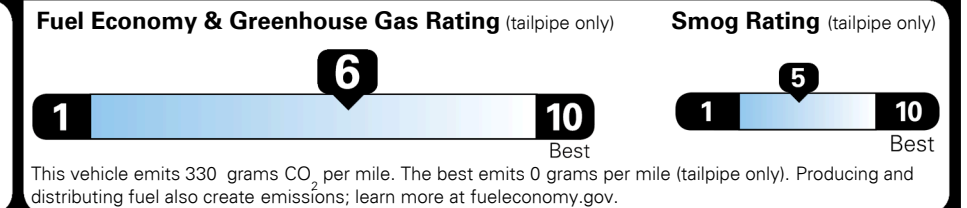

\$ 925.00

TOTAL MANUFACTURER'S SUGGESTED RETAIL PRICE ▶

\$ 26,245.00

TOTAL ADDITIONAL WEIGHT: 7.3

#1 MASS MARKET BRAND IN
 J.D. POWER INITIAL QUALITY,
 5 YEARS IN A ROW.

GIVE IT EVERYTHING

For J.D. Power 2019 award information, go to jdpower.com/awards for more details.

EPA DOT Fuel Economy and Environment

Gasoline Vehicle

You save \$0
 in fuel costs
 over 5 years
 compared to the
 average new vehicle.

Annual fuel cost
\$1,500

Actual results will vary for many reasons, including driving conditions and how you drive and maintain your vehicle. The average new vehicle gets 27 MPG and costs \$7,500 to fuel over 5 years. Cost estimates are based on 15,000 miles per year at \$ 2.70 per gallon. MPGe is miles per gasoline gallon equivalent. Vehicle emissions are a significant cause of climate change and smog.