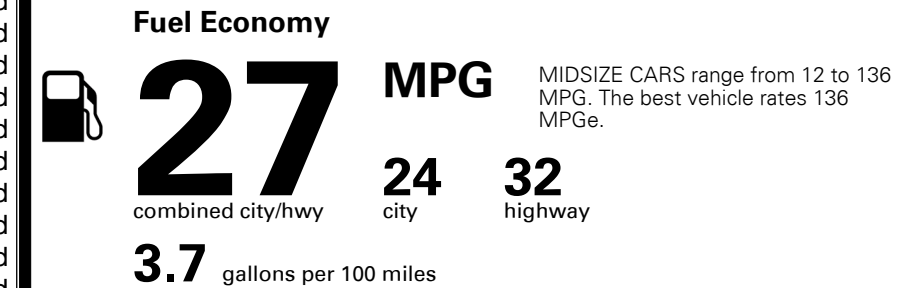

\$ 925.00

TOTAL MANUFACTURER'S SUGGESTED RETAIL PRICE ▶

\$ 26,245.00

TOTAL ADDITIONAL WEIGHT: 7.3

#1 MASS MARKET BRAND IN
 J.D. POWER INITIAL QUALITY,
 5 YEARS IN A ROW.

GIVE IT EVERYTHING

For J.D. Power 2019 award information, go to jdpower.com/awards for more details.

EPA DOT Fuel Economy and Environment

Gasoline Vehicle

You save \$0
 in fuel costs
 over 5 years
 compared to the
 average new vehicle.

Annual fuel cost
\$1,500

Actual results will vary for many reasons, including driving conditions and how you drive and maintain your vehicle. The average new vehicle gets 27 MPG and costs \$7,500 to fuel over 5 years. Cost estimates are based on 15,000 miles per year at \$ 2.70 per gallon. MPGe is miles per gasoline gallon equivalent. Vehicle emissions are a significant cause of climate change and smog.