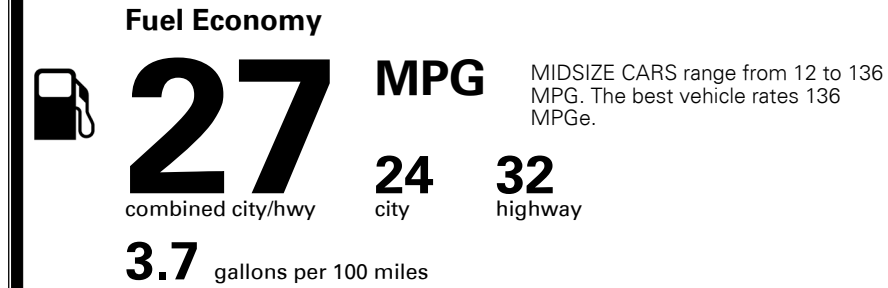

Gasoline Vehicle

You save
\$0
 in fuel costs
 over 5 years
 compared to the
 average new vehicle.

Annual fuel cost
\$1,500

Actual results will vary for many reasons, including driving conditions and how you drive and maintain your vehicle. The average new vehicle gets 27 MPG and costs \$7,500 to fuel over 5 years. Cost estimates are based on 15,000 miles per year at \$ 2.70 per gallon. MPGe is miles per gasoline gallon equivalent. Vehicle emissions are a significant cause of climate change and smog.