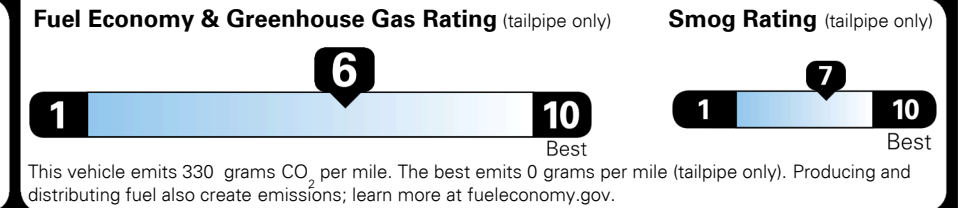

Actual results will vary for many reasons, including driving conditions and how you drive and maintain your vehicle. The average new vehicle gets 27 MPG and costs $7,500 to fuel over 5 years. Cost estimates are based on 15,000 miles per year at $ 2.70 per gallon. MPGe is miles per gasoline gallon equivalent. Vehicle emissions are a significant cause of climate change and smog.

fuelconomy.gov

Calculate personalized estimates and compare vehicles

GOVERNMENT 5-STAR SAFETY RATINGS

Overall Vehicle Score ★ ★ ★ ★ ★

Based on the combined rating of frontal, side and rollover. Should ONLY be compared to other vehicles of similar size and weight.

Frontal Driver ★ ★ ★ ★ ★

Crash Passenger ★ ★ ★ ★ ★

Based on the risk of injury in a frontal impact. Should ONLY be compared to other vehicles of similar size and weight.

Side Front seat ★ ★ ★ ★ ★

Crash Rear seat ★ ★ ★ ★ ★

Star ratings based on the risk of injury in a side impact.

Rollover ★ ★ ★ ★ ★

Star ratings based on the risk of rollover in a single-vehicle crash.

Star ratings range from 1 to 5 stars (★★★★★) with 5 being the highest.

Source: National Highway Traffic Safety Administration (NHTSA).

www.safercar.gov or 1-888-327-4236

Manufacturer's suggested retail price includes Manufacturer's recommended pre-delivery service. License and title fees, state and local taxes and other dealer installed options and accessories are not included in the manufacturer's suggested retail price.

PARTS CONTENT INFORMATION

FOR VEHICLES IN THIS CAR LINE U.S./CANADIAN PARTS CONTENT: 60 %

MAJOR SOURCES OF FOREIGN PARTS: KOREA: 40%

NOTE: PARTS CONTENT DOES NOT INCLUDE FINAL ASSEMBLY, DISTRIBUTION, OR OTHER NON-PARTS COSTS.

FOR THIS VEHICLE FINAL ASSEMBLY POINT: WEST POINT, GA, USA

COUNTRY OF ORIGIN

ENGINE: USA

TRANSMISSION: USA