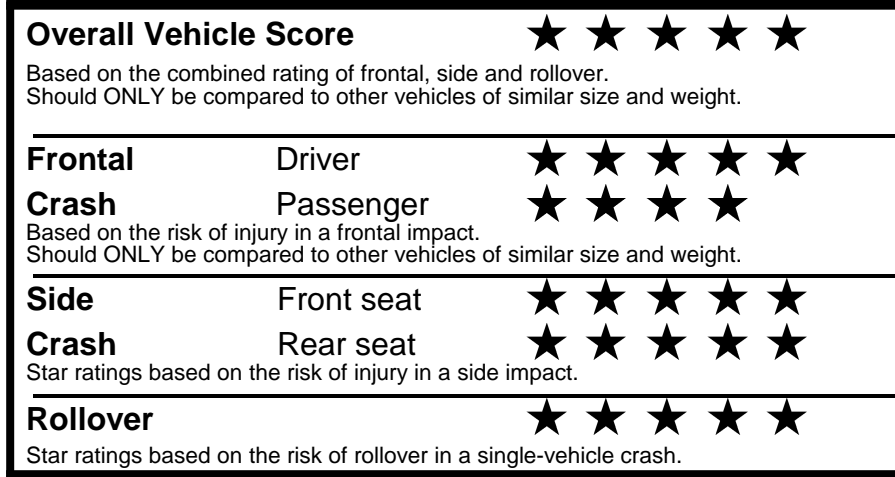

## GOVERNMENT 5-STAR SAFETY RATINGS

Star ratings range from 1 to 5 stars (★★★★★) with 5 being the highest. Source: National Highway Traffic Safety Administration (NHTSA). [www.safercar.gov](http://www.safercar.gov) or 1-888-327-4236