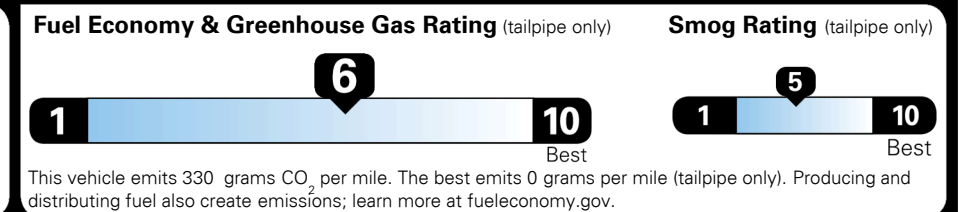

## TOTAL MANUFACTURER'S SUGGESTED RETAIL PRICE ▶

\$ 27,100.00

TOTAL ADDITIONAL WEIGHT: 8.7

#1 MASS MARKET BRAND IN  
 J.D. POWER INITIAL QUALITY,  
 5 YEARS IN A ROW.

GIVE IT EVERYTHING

For J.D. Power 2019 award information, go to [jdpower.com/awards](http://jdpower.com/awards) for more details.

## EPA DOT Fuel Economy and Environment

Gasoline Vehicle

**You save \$0**  
 in fuel costs over 5 years compared to the average new vehicle.

**Annual fuel cost \$1,500**

Actual results will vary for many reasons, including driving conditions and how you drive and maintain your vehicle. The average new vehicle gets 27 MPG and costs \$7,500 to fuel over 5 years. Cost estimates are based on 15,000 miles per year at \$ 2.70 per gallon. MPGe is miles per gasoline gallon equivalent. Vehicle emissions are a significant cause of climate change and smog.