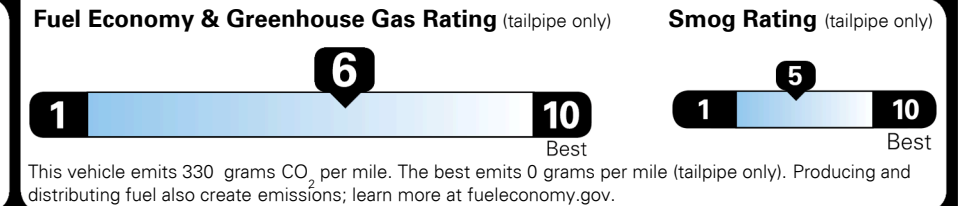

TOTAL MANUFACTURER'S SUGGESTED RETAIL PRICE ▶

\$ 25,830.00

TOTAL ADDITIONAL WEIGHT: 14.5

#1 MASS MARKET BRAND IN
 J.D. POWER INITIAL QUALITY,
 5 YEARS IN A ROW.

GIVE IT EVERYTHING

For J.D. Power 2019 award information, go to jdpower.com/awards for more details.

EPA DOT Fuel Economy and Environment

Gasoline Vehicle

You save \$0
 in fuel costs over 5 years compared to the average new vehicle.

Annual fuel cost
\$1,500

Actual results will vary for many reasons, including driving conditions and how you drive and maintain your vehicle. The average new vehicle gets 27 MPG and costs \$7,500 to fuel over 5 years. Cost estimates are based on 15,000 miles per year at \$ 2.70 per gallon. MPGe is miles per gasoline gallon equivalent. Vehicle emissions are a significant cause of climate change and smog.