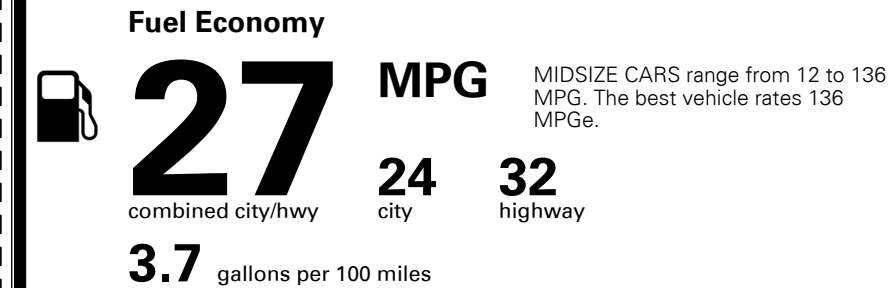

TOTAL MANUFACTURER'S SUGGESTED RETAIL PRICE ▶

\$ 25,830.00

TOTAL ADDITIONAL WEIGHT: 14.5

#1 MASS MARKET BRAND IN
 J.D. POWER INITIAL QUALITY,
 5 YEARS IN A ROW.

GIVE IT EVERYTHING

For J.D. Power 2019 award information, go to jdpower.com/awards for more details.

EPA DOT Fuel Economy and Environment

Gasoline Vehicle

You save \$0
 in fuel costs over 5 years compared to the average new vehicle.

Annual fuel cost
\$1,500

Actual results will vary for many reasons, including driving conditions and how you drive and maintain your vehicle. The average new vehicle gets 27 MPG and costs \$7,500 to fuel over 5 years. Cost estimates are based on 15,000 miles per year at \$ 2.70 per gallon. MPGe is miles per gasoline gallon equivalent. Vehicle emissions are a significant cause of climate change and smog.