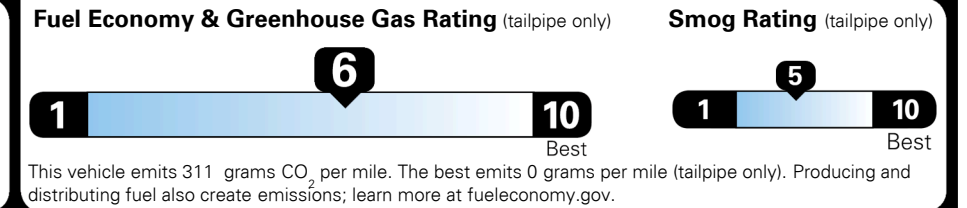

EPA DOT Fuel Economy and Environment

Gasoline Vehicle

Fuel Economy
29 MPG
combined city/hwy
25 MPG city
35 MPG highway
3.4 gallons per 100 miles
MIDSIZE CARS range from 12 to 136 MPG. The best vehicle rates 136 MPGe.

You save $500
in fuel costs over 5 years compared to the average new vehicle.

Annual fuel cost $1,400