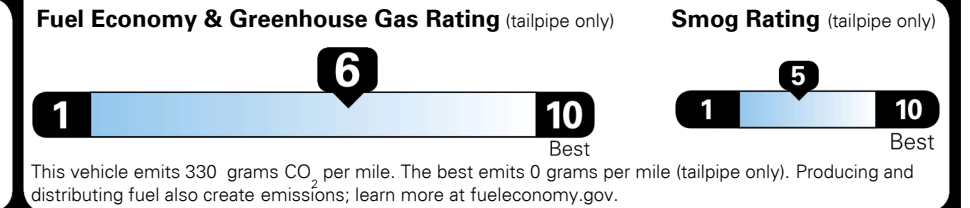

\$ 925.00

TOTAL MANUFACTURER'S SUGGESTED RETAIL PRICE ▶

\$ 26,245.00

TOTAL ADDITIONAL WEIGHT: 7.3

#1 MASS MARKET BRAND IN
 J.D. POWER INITIAL QUALITY,
 5 YEARS IN A ROW.

GIVE IT EVERYTHING

For J.D. Power 2019 award information, go to jdpower.com/awards for more details.

EPA DOT Fuel Economy and Environment

Gasoline Vehicle

You save \$0
 in fuel costs
 over 5 years
 compared to the
 average new vehicle.

Annual fuel cost
\$1,500

Actual results will vary for many reasons, including driving conditions and how you drive and maintain your vehicle. The average new vehicle gets 27 MPG and costs \$7,500 to fuel over 5 years. Cost estimates are based on 15,000 miles per year at \$ 2.70 per gallon. MPGe is miles per gasoline gallon equivalent. Vehicle emissions are a significant cause of climate change and smog.