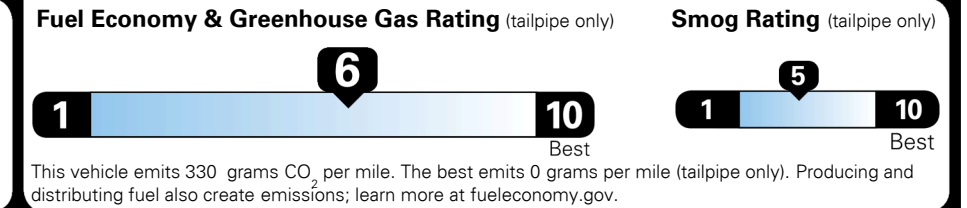

Actual results will vary for many reasons, including driving conditions and how you drive and maintain your vehicle. The average new vehicle gets 27 MPG and costs $7,500 to fuel over 5 years. Cost estimates are based on 15,000 miles per year at $ 2.70 per gallon. MPGe is miles per gasoline gallon equivalent. Vehicle emissions are a significant cause of climate change and smog.

fuelconomy.gov

Calculate personalized estimates and compare vehicles

GOVERNMENT 5-STAR SAFETY RATINGS

Overall Vehicle Score ★ ★ ★ ★ ★
Based on the combined rating of frontal, side and rollover.
Should ONLY be compared to other vehicles of similar size and weight.

Frontal Crash Driver ★ ★ ★ ★ ★
Passenger ★ ★ ★ ★ ★
Based on the risk of injury in a frontal impact.
Should ONLY be compared to other vehicles of similar size and weight.

Side Crash Front seat ★ ★ ★ ★ ★
Rear seat ★ ★ ★ ★ ★
Star ratings based on the risk of injury in a side impact.

Rollover ★ ★ ★ ★ ★
Star ratings based on the risk of rollover in a single-vehicle crash.

Star ratings range from 1 to 5 stars (★ ★ ★ ★ ★) with 5 being the highest.
Source: National Highway Traffic Safety Administration (NHTSA).
www.safercar.gov or 1-888-327-4236

Manufacturer's suggested retail price includes Manufacturer's recommended pre-delivery service. License and title fees, state and local taxes and other dealer installed options and accessories are not included in the manufacturer's suggested retail price.

PARTS CONTENT INFORMATION

FOR VEHICLES IN THIS CAR LINE U.S./CANADIAN
PARTS CONTENT: 60 %

MAJOR SOURCES OF FOREIGN PARTS:
KOREA: 40%

NOTE: PARTS CONTENT DOES NOT INCLUDE FINAL ASSEMBLY, DISTRIBUTION, OR OTHER NON-PARTS COSTS.

FOR THIS VEHICLE
FINAL ASSEMBLY POINT:
WEST POINT, GA, USA

COUNTRY OF ORIGIN

ENGINE: USA

TRANSMISSION: USA