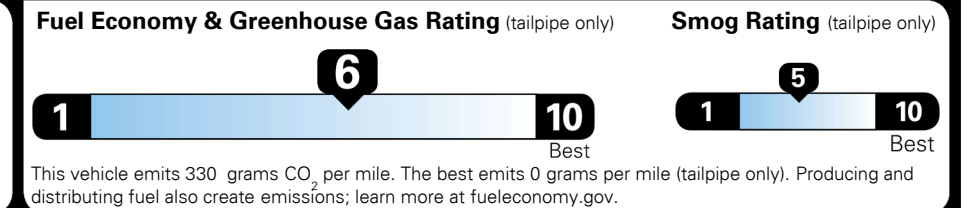

Actual results will vary for many reasons, including driving conditions and how you drive and maintain your vehicle. The average new vehicle gets 27 MPG and costs $7,500 to fuel over 5 years. Cost estimates are based on 15,000 miles per year at $ 2.70 per gallon. MPGe is miles per gasoline gallon equivalent. Vehicle emissions are a significant cause of climate change and smog.

fuelconomy.gov

Calculate personalized estimates and compare vehicles

GOVERNMENT 5-STAR SAFETY RATINGS

Overall Vehicle Score ★ ★ ★ ★ ★

Based on the combined rating of frontal, side and rollover.
Should ONLY be compared to other vehicles of similar size and weight.

Frontal Driver ★ ★ ★ ★ ★

Crash Passenger ★ ★ ★ ★ ★

Based on the risk of injury in a frontal impact.
Should ONLY be compared to other vehicles of similar size and weight.

Side Front seat ★ ★ ★ ★ ★

Crash Rear seat ★ ★ ★ ★ ★

Star ratings based on the risk of injury in a side impact.

Rollover ★ ★ ★ ★ ★

Star ratings based on the risk of rollover in a single-vehicle crash.

Star ratings range from 1 to 5 stars (★★★★★) with 5 being the highest.

Source: National Highway Traffic Safety Administration (NHTSA).

www.safercar.gov or 1-888-327-4236

Manufacturer's suggested retail price includes Manufacturer's recommended pre-delivery service. License and title fees, state and local taxes and other dealer installed options and accessories are not included in the manufacturer's suggested retail price.

PARTS CONTENT INFORMATION

FOR VEHICLES IN THIS CAR LINE U.S./CANADIAN PARTS CONTENT: 60 %

MAJOR SOURCES OF FOREIGN PARTS: KOREA: 40%

NOTE: PARTS CONTENT DOES NOT INCLUDE FINAL ASSEMBLY, DISTRIBUTION, OR OTHER NON-PARTS COSTS.

FOR THIS VEHICLE FINAL ASSEMBLY POINT: WEST POINT, GA, USA

COUNTRY OF ORIGIN

ENGINE: USA

TRANSMISSION: USA