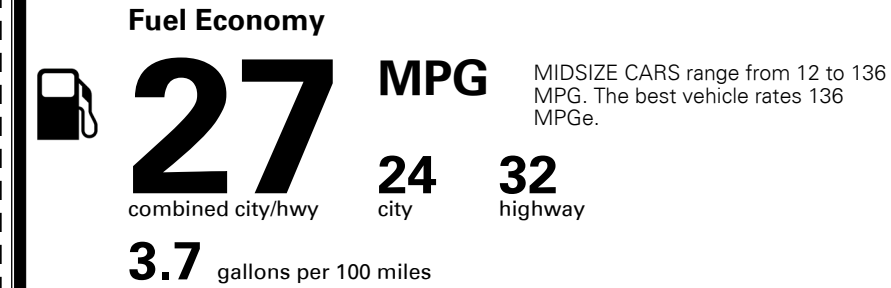

TOTAL MANUFACTURER'S SUGGESTED RETAIL PRICE ▶

\$ 25,830.00

TOTAL ADDITIONAL WEIGHT: 14.5

#1 MASS MARKET BRAND IN
 J.D. POWER INITIAL QUALITY,
 5 YEARS IN A ROW.

GIVE IT EVERYTHING

For J.D. Power 2019 award information, go to jdpower.com/awards for more details.

EPA DOT Fuel Economy and Environment

Gasoline Vehicle

You save \$0
 in fuel costs over 5 years compared to the average new vehicle.

Annual fuel cost
\$1,500

Actual results will vary for many reasons, including driving conditions and how you drive and maintain your vehicle. The average new vehicle gets 27 MPG and costs \$7,500 to fuel over 5 years. Cost estimates are based on 15,000 miles per year at \$ 2.70 per gallon. MPGe is miles per gasoline gallon equivalent. Vehicle emissions are a significant cause of climate change and smog.