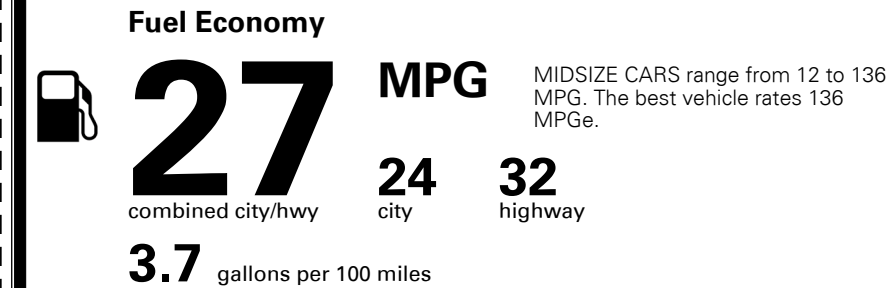

\$495.00
 \$135.00

TOTAL MANUFACTURER'S SUGGESTED RETAIL PRICE ▶

\$ 26,245.00

EPA DOT Fuel Economy and Environment

Gasoline Vehicle

You save \$0
 in fuel costs over 5 years compared to the average new vehicle.