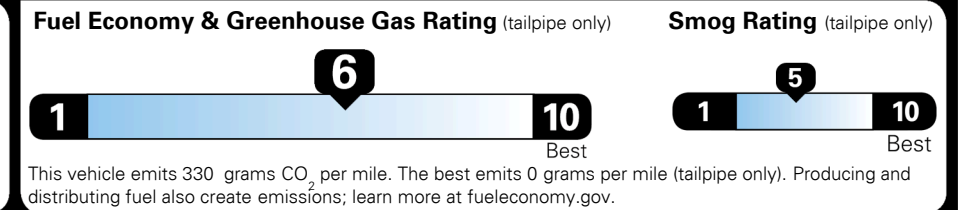

Actual results will vary for many reasons, including driving conditions and how you drive and maintain your vehicle. The average new vehicle gets 27 MPG and costs $7,500 to fuel over 5 years. Cost estimates are based on 15,000 miles per year at $ 2.70 per gallon. MPGe is miles per gasoline gallon equivalent. Vehicle emissions are a significant cause of climate change and smog.

fueleconomy.gov

Calculate personalized estimates and compare vehicles

GOVERNMENT 5-STAR SAFETY RATINGS

Overall Vehicle Score ★ ★ ★ ★ ★

Based on the combined rating of frontal, side and rollover. Should ONLY be compared to other vehicles of similar size and weight.

Frontal Driver ★ ★ ★ ★ ★

Crash Passenger ★ ★ ★ ★ ★

Based on the risk of injury in a frontal impact. Should ONLY be compared to other vehicles of similar size and weight.

Side Front seat ★ ★ ★ ★ ★

Crash Rear seat ★ ★ ★ ★ ★

Star ratings based on the risk of injury in a side impact.

Rollover ★ ★ ★ ★ ★

Star ratings based on the risk of rollover in a single-vehicle crash.

Star ratings range from 1 to 5 stars (★★★★★) with 5 being the highest.

Source: National Highway Traffic Safety Administration (NHTSA).

www.safercar.gov or 1-888-327-4236

Manufacturer's suggested retail price includes Manufacturer's recommended pre-delivery service. License and title fees, state and local taxes and other dealer installed options and accessories are not included in the manufacturer's suggested retail price.

PARTS CONTENT INFORMATION

FOR VEHICLES IN THIS CAR LINE U.S./CANADIAN PARTS CONTENT: 60 %

MAJOR SOURCES OF FOREIGN PARTS: KOREA: 40%

NOTE: PARTS CONTENT DOES NOT INCLUDE FINAL ASSEMBLY, DISTRIBUTION, OR OTHER NON-PARTS COSTS.

FOR THIS VEHICLE FINAL ASSEMBLY POINT: WEST POINT, GA, USA

COUNTRY OF ORIGIN

ENGINE: USA

TRANSMISSION: USA