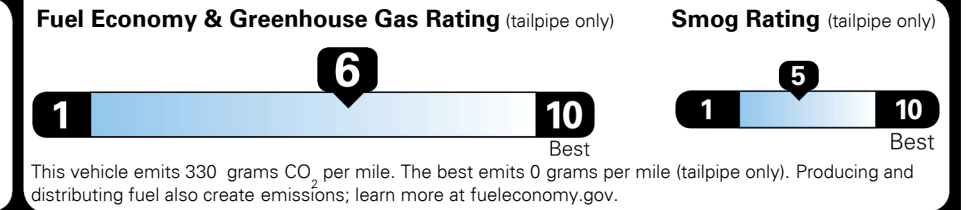

Actual results will vary for many reasons, including driving conditions and how you drive and maintain your vehicle. The average new vehicle gets 27 MPG and costs $7,500 to fuel over 5 years. Cost estimates are based on 15,000 miles per year at $ 2.70 per gallon. MPGe is miles per gasoline gallon equivalent. Vehicle emissions are a significant cause of climate change and smog.

fueleconomy.gov

Calculate personalized estimates and compare vehicles

GOVERNMENT 5-STAR SAFETY RATINGS

Overall Vehicle Score ★ ★ ★ ★ ★

Based on the combined rating of frontal, side and rollover. Should ONLY be compared to other vehicles of similar size and weight.

Frontal Driver ★ ★ ★ ★ ★

Crash Passenger ★ ★ ★ ★ ★

Based on the risk of injury in a frontal impact. Should ONLY be compared to other vehicles of similar size and weight.

Side Front seat ★ ★ ★ ★ ★

Crash Rear seat ★ ★ ★ ★ ★

Star ratings based on the risk of injury in a side impact.

Rollover ★ ★ ★ ★ ★

Star ratings based on the risk of rollover in a single-vehicle crash.

Star ratings range from 1 to 5 stars (★★★★★) with 5 being the highest.

Source: National Highway Traffic Safety Administration (NHTSA).

www.safercar.gov or 1-888-327-4236

Manufacturer's suggested retail price includes Manufacturer's recommended pre-delivery service. License and title fees, state and local taxes and other dealer installed options and accessories are not included in the manufacturer's suggested retail price.

PARTS CONTENT INFORMATION

FOR VEHICLES IN THIS CAR LINE U.S./CANADIAN PARTS CONTENT: 60 %

MAJOR SOURCES OF FOREIGN PARTS: KOREA: 40%

NOTE: PARTS CONTENT DOES NOT INCLUDE FINAL ASSEMBLY, DISTRIBUTION, OR OTHER NON-PARTS COSTS.

FOR THIS VEHICLE FINAL ASSEMBLY POINT: WEST POINT, GA, USA

COUNTRY OF ORIGIN

ENGINE: USA

TRANSMISSION: USA