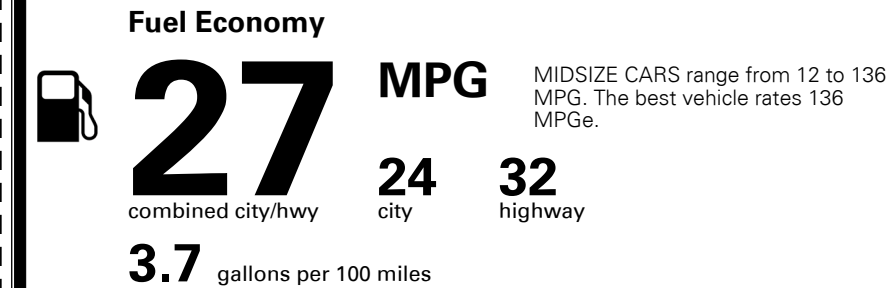

\$ 925.00

TOTAL MANUFACTURER'S SUGGESTED RETAIL PRICE ▶

\$ 25,895.00

TOTAL ADDITIONAL WEIGHT: 16.6

#1 MASS MARKET BRAND IN
 J.D. POWER INITIAL QUALITY,
 5 YEARS IN A ROW.

GIVE IT EVERYTHING

For J.D. Power 2019 award information, go to jdpower.com/awards for more details.

EPA DOT Fuel Economy and Environment

Gasoline Vehicle

You save \$0
 in fuel costs
 over 5 years
 compared to the
 average new vehicle.

Annual fuel cost
\$1,500

Actual results will vary for many reasons, including driving conditions and how you drive and maintain your vehicle. The average new vehicle gets 27 MPG and costs \$7,500 to fuel over 5 years. Cost estimates are based on 15,000 miles per year at \$ 2.70 per gallon. MPGe is miles per gasoline gallon equivalent. Vehicle emissions are a significant cause of climate change and smog.