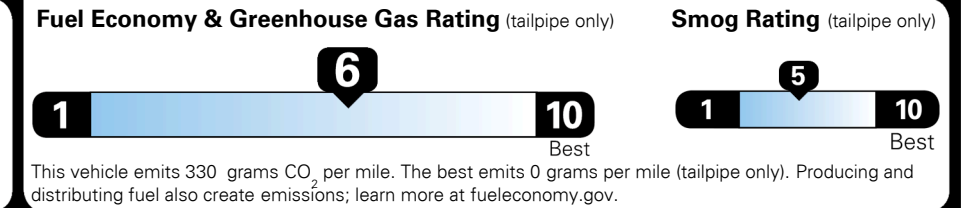

\$ 925.00

TOTAL MANUFACTURER'S SUGGESTED RETAIL PRICE ▶

\$ 25,895.00

TOTAL ADDITIONAL WEIGHT: 16.6

#1 MASS MARKET BRAND IN
 J.D. POWER INITIAL QUALITY,
 5 YEARS IN A ROW.

GIVE IT EVERYTHING

For J.D. Power 2019 award information, go to jdpower.com/awards for more details.

EPA DOT Fuel Economy and Environment

Gasoline Vehicle

You save \$0
 in fuel costs
 over 5 years
 compared to the
 average new vehicle.

Annual fuel cost
\$1,500

Actual results will vary for many reasons, including driving conditions and how you drive and maintain your vehicle. The average new vehicle gets 27 MPG and costs \$7,500 to fuel over 5 years. Cost estimates are based on 15,000 miles per year at \$ 2.70 per gallon. MPGe is miles per gasoline gallon equivalent. Vehicle emissions are a significant cause of climate change and smog.