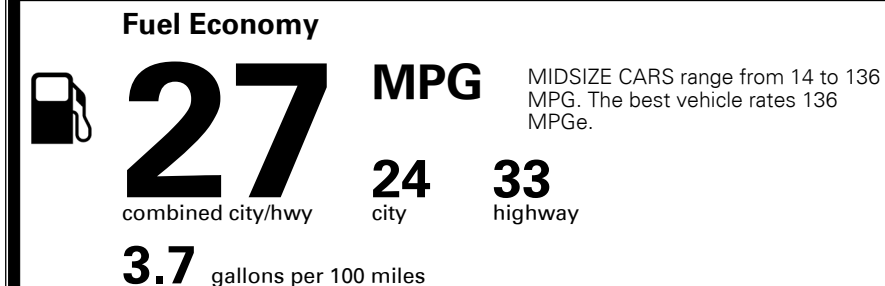

EXTERIOR
Fog Lights, LED Tail Lights, LED DRL
Outside Mirrors w/ LED Turn Signal Indicators
Rear Spoiler

WARRANTY
10 Year/100,000 Mile Limited Powertrain Warranty
5 Year/60,000 Mile Limited Basic Warranty
5 Year/60,000 Mile Roadside Assistance
*Ask dealer for details

MANUFACTURER'S SUGGESTED RETAIL PRICE ▶

$ 24,990.00

ADDITIONAL INSTALLED EQUIPMENT:
(In addition to or in place of standard features)
Panoramic Sunroof Package $1,000.00
- Panoramic Sunroof w/ Power Sunshade $130.00
- LED Overhead Interior Lighting $80.00
Carpeted Floor Mats
Cargo Tray

MSRP INCLUDING OPTIONS

$ 26,200.00

INLAND FREIGHT AND HANDLING

$ 925.00

TOTAL MANUFACTURER'S SUGGESTED RETAIL PRICE ▶

$ 27,125.00

TOTAL ADDITIONAL WEIGHT: 14.5

EPA DOT Fuel Economy and Environment

Gasoline Vehicle

You save $0
in fuel costs over 5 years compared to the average new vehicle.

Annual fuel cost $1,400