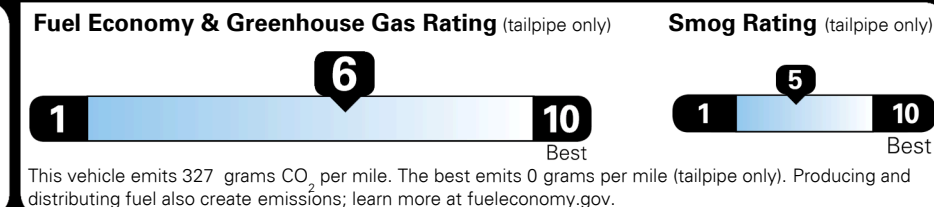

Actual results will vary for many reasons, including driving conditions and how you drive and maintain your vehicle. The average new vehicle gets 27 MPG and costs $7,000 to fuel over 5 years. Cost estimates are based on 15,000 miles per year at $ 2.55 per gallon. MPGe is miles per gasoline gallon equivalent. Vehicle emissions are a significant cause of climate change and smog.

fueleconomy.gov

Calculate personalized estimates and compare vehicles

GOVERNMENT 5-STAR SAFETY RATINGS

Overall Vehicle Score ★★★★★

Based on the combined rating of frontal, side and rollover. Should ONLY be compared to other vehicles of similar size and weight.

Frontal Crash Driver ★★★★★

Frontal Crash Passenger ★★★★★

Based on the risk of injury in a frontal impact. Should ONLY be compared to other vehicles of similar size and weight.

Side Crash Front seat ★★★★★

Side Crash Rear seat ★★★★★

Star ratings based on the risk of injury in a side impact.

Rollover ★★★★★

Star ratings based on the risk of rollover in a single-vehicle crash.

Star ratings range from 1 to 5 stars (★★★★★) with 5 being the highest.

Source: National Highway Traffic Safety Administration (NHTSA).

www.safercar.gov or 1-888-327-4236

Manufacturer's suggested retail price includes Manufacturer's recommended pre-delivery service. License and title fees, state and local taxes and other dealer installed options and accessories are not included in the manufacturer's suggested retail price.

PARTS CONTENT INFORMATION

FOR VEHICLES IN THIS CAR LINE U.S./CANADIAN PARTS CONTENT: 56 %

MAJOR SOURCES OF FOREIGN PARTS: KOREA: 42%

NOTE: PARTS CONTENT DOES NOT INCLUDE FINAL ASSEMBLY, DISTRIBUTION, OR OTHER NON-PARTS COSTS.

FOR THIS VEHICLE FINAL ASSEMBLY POINT: WEST POINT, GA, USA

COUNTRY OF ORIGIN

ENGINE: USA

TRANSMISSION: USA