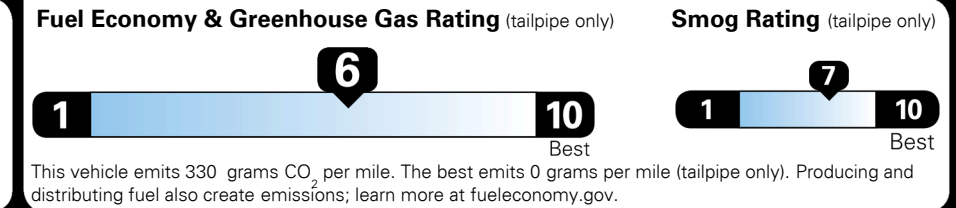

\$ 965.00

TOTAL MANUFACTURER'S SUGGESTED RETAIL PRICE ▶

\$ 26,135.00

TOTAL ADDITIONAL WEIGHT: 16.6

#1 MASS MARKET BRAND IN
 J.D. POWER INITIAL QUALITY,
 5 YEARS IN A ROW.

GIVE IT EVERYTHING **KIA**

For J.D. Power 2019 award information, go to jdpower.com/awards for more details.

EPA DOT Fuel Economy and Environment

Gasoline Vehicle

You save \$0
 in fuel costs
 over 5 years
 compared to the
 average new vehicle.

Annual fuel cost
\$1,500

Actual results will vary for many reasons, including driving conditions and how you drive and maintain your vehicle. The average new vehicle gets 27 MPG and costs \$7,500 to fuel over 5 years. Cost estimates are based on 15,000 miles per year at \$ 2.70 per gallon. MPGe is miles per gasoline gallon equivalent. Vehicle emissions are a significant cause of climate change and smog.