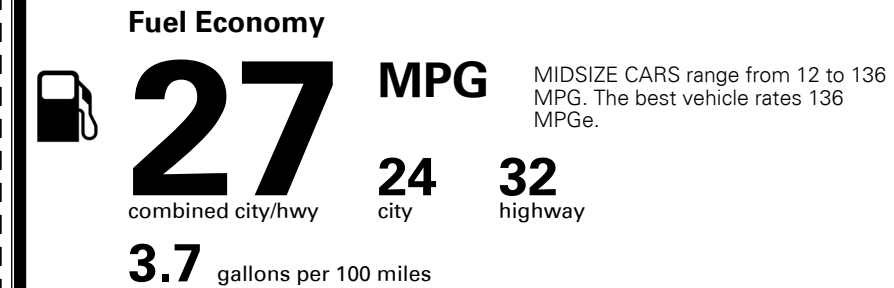

\$ 965.00

TOTAL MANUFACTURER'S SUGGESTED RETAIL PRICE ▶

\$ 26,135.00

TOTAL ADDITIONAL WEIGHT: 16.6

#1 MASS MARKET BRAND IN
 J.D. POWER INITIAL QUALITY,
 5 YEARS IN A ROW.

GIVE IT EVERYTHING **KIA**

For J.D. Power 2019 award information, go to jdpower.com/awards for more details.

EPA DOT Fuel Economy and Environment

Gasoline Vehicle

You save \$0
 in fuel costs
 over 5 years
 compared to the
 average new vehicle.

Annual fuel cost
\$1,500

Actual results will vary for many reasons, including driving conditions and how you drive and maintain your vehicle. The average new vehicle gets 27 MPG and costs \$7,500 to fuel over 5 years. Cost estimates are based on 15,000 miles per year at \$ 2.70 per gallon. MPGe is miles per gasoline gallon equivalent. Vehicle emissions are a significant cause of climate change and smog.