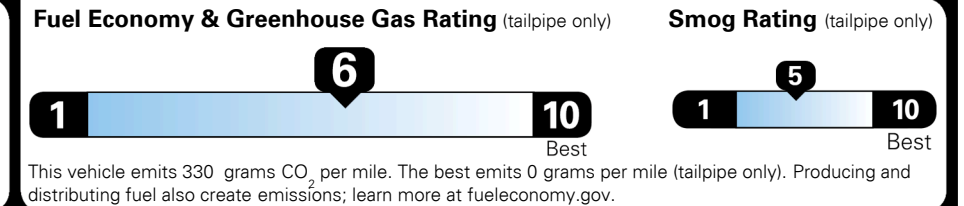

Actual results will vary for many reasons, including driving conditions and how you drive and maintain your vehicle. The average new vehicle gets 27 MPG and costs $7,500 to fuel over 5 years. Cost estimates are based on 15,000 miles per year at $ 2.70 per gallon. MPGe is miles per gasoline gallon equivalent. Vehicle emissions are a significant cause of climate change and smog.

fueleconomy.gov

Calculate personalized estimates and compare vehicles

GOVERNMENT 5-STAR SAFETY RATINGS

Overall Vehicle Score ★ ★ ★ ★ ★
Based on the combined rating of frontal, side and rollover. Should ONLY be compared to other vehicles of similar size and weight.

Frontal Crash Driver ★ ★ ★ ★ ★
Passenger ★ ★ ★ ★ ★
Based on the risk of injury in a frontal impact. Should ONLY be compared to other vehicles of similar size and weight.

Side Crash Front seat ★ ★ ★ ★ ★
Rear seat ★ ★ ★ ★ ★
Star ratings based on the risk of injury in a side impact.

Rollover ★ ★ ★ ★ ★
Star ratings based on the risk of rollover in a single-vehicle crash.

Star ratings range from 1 to 5 stars (★★★★★) with 5 being the highest.
Source: National Highway Traffic Safety Administration (NHTSA).
www.safercar.gov or 1-888-327-4236

Manufacturer's suggested retail price includes Manufacturer's recommended pre-delivery service. License and title fees, state and local taxes and other dealer installed options and accessories are not included in the manufacturer's suggested retail price.

PARTS CONTENT INFORMATION

FOR VEHICLES IN THIS CAR LINE U.S./CANADIAN PARTS CONTENT: 60 %

MAJOR SOURCES OF FOREIGN PARTS: KOREA: 40%

NOTE: PARTS CONTENT DOES NOT INCLUDE FINAL ASSEMBLY, DISTRIBUTION, OR OTHER NON-PARTS COSTS.

FOR THIS VEHICLE FINAL ASSEMBLY POINT: WEST POINT, GA, USA

COUNTRY OF ORIGIN ENGINE:

USA

TRANSMISSION:

USA