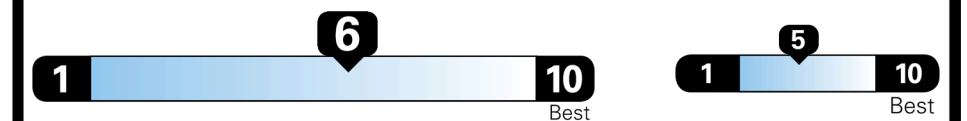

EPA DOT Fuel Economy and Environment

Gasoline Vehicle

Fuel Economy

27 MPG
combined city/hwy

24 MPG
city

32 MPG
highway

3.7 gallons per 100 miles

MIDSIZE CARS range from 12 to 136 MPG. The best vehicle rates 136 MPGe.

You save $0
in fuel costs over 5 years compared to the average new vehicle.

Annual fuel cost $1,500

Fuel Economy & Greenhouse Gas Rating (tailpipe only) **Smog Rating** (tailpipe only)