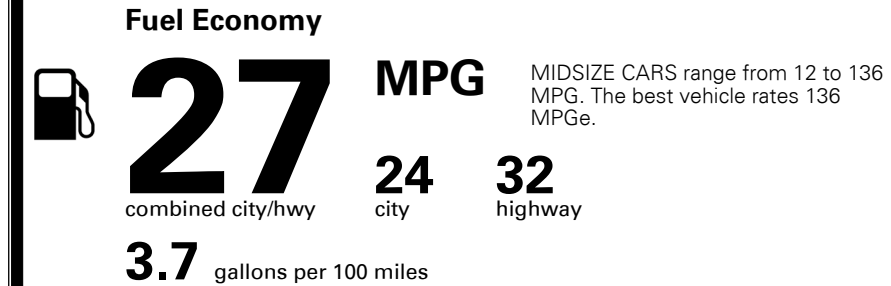

\$ 925.00

TOTAL MANUFACTURER'S SUGGESTED RETAIL PRICE ▶

\$ 26,810.00

TOTAL ADDITIONAL WEIGHT: 8.1

EPA DOT Fuel Economy and Environment

Gasoline Vehicle

You save \$0
 in fuel costs over 5 years compared to the average new vehicle.