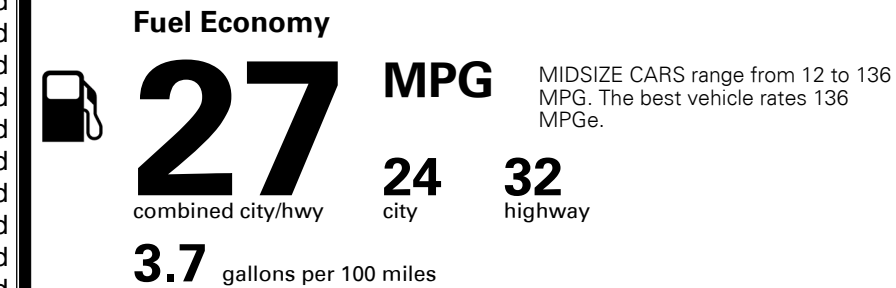

EXTERIOR

Power, Heated Outside Mirrors w/ LED Turn Signal Indicators
Single Projection Headlights w/ LED DRL
16" Alloy Wheels

WARRANTY

10 Year/100,000 Mile Limited Powertrain Warranty
5 Year/60,000 Mile Limited Basic Warranty
5 Year/60,000 Mile Roadside Assistance

MANUFACTURER'S SUGGESTED RETAIL PRICE ▶

$ 24,690.00

COMPARE S FEATURES

Added to/in place of standard LX features
- Power Adj. Driver's Seat w/ Power Lumbar
- Sport Cloth and Leatherette Seat Trim
- Leather Wrapped Steering Wheel
- Front Windows w/ One-Touch Auto-Up/Down
- Alarm with Engine Immobilizer
- Smart Key & Push Button Start
- LED Tail Lamps
- Projector Fog Lamps
- Sport Side Sills with Gloss Black Accent Trim
- Rear Spoiler
- 18" Alloy Wheels

ADDITIONAL INSTALLED EQUIPMENT:
(In addition to or in place of standard features)
Cargo Mat $95.00
Carpeted Floor Mats $135.00
Cargo Net $50.00
Mud Guards $115.00

MSRP INCLUDING OPTIONS

$ 25,085.00

INLAND FREIGHT AND HANDLING

$ 925.00

TOTAL MANUFACTURER'S SUGGESTED RETAIL PRICE ▶

$ 26,010.00

TOTAL ADDITIONAL WEIGHT: 18.9

#1 MASS MARKET BRAND IN
J.D. POWER INITIAL QUALITY,
5 YEARS IN A ROW.

GIVE IT EVERYTHING

For J.D. Power 2019 award information, go to jdpower.com/awards for more details.

EPA DOT Fuel Economy and Environment

Gasoline Vehicle

You save $0
in fuel costs
over 5 years
compared to the
average new vehicle.

Annual fuel cost
$1,500