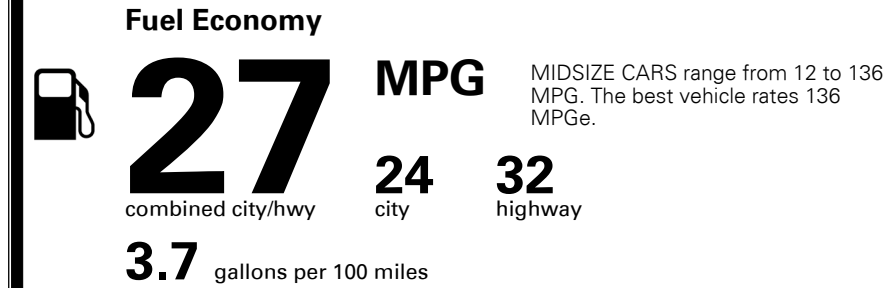

INLAND FREIGHT AND HANDLING

\$ 925.00

TOTAL MANUFACTURER'S SUGGESTED RETAIL PRICE ▶

\$ 26,105.00

TOTAL ADDITIONAL WEIGHT: 9.3

#1 MASS MARKET BRAND IN
 J.D. POWER INITIAL QUALITY,
 5 YEARS IN A ROW.

GIVE IT EVERYTHING **KIA**

For J.D. Power 2019 award information, go to jdpower.com/awards for more details.

EPA DOT Fuel Economy and Environment

Gasoline Vehicle

You save \$0
 in fuel costs over 5 years compared to the average new vehicle.