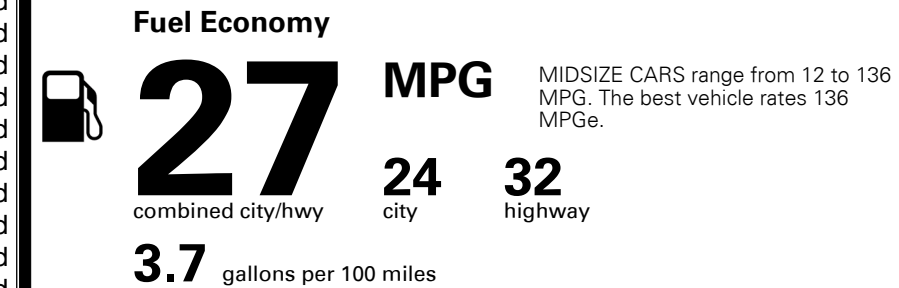

\$495.00
 \$1,000.00

 \$135.00
 \$300.00
 \$275.00

MSRP INCLUDING OPTIONS

\$ 26,895.00

INLAND FREIGHT AND HANDLING

\$ 925.00

TOTAL MANUFACTURER'S SUGGESTED RETAIL PRICE ▶

\$ 27,820.00

TOTAL ADDITIONAL WEIGHT: 9.1

EPA DOT Fuel Economy and Environment

Gasoline Vehicle

You save \$0
 in fuel costs over 5 years compared to the average new vehicle.

Annual fuel cost \$1,500

Actual results will vary for many reasons, including driving conditions and how you drive and maintain your vehicle. The average new vehicle gets 27 MPG and costs \$7,500 to fuel over 5 years. Cost estimates are based on 15,000 miles per year at \$ 2.70 per gallon. MPGe is miles per gasoline gallon equivalent. Vehicle emissions are a significant cause of climate change and smog.