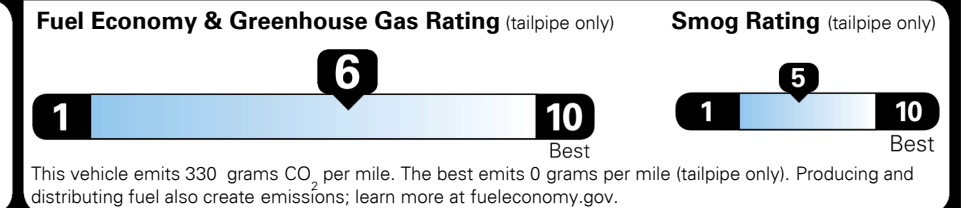

TOTAL ADDITIONAL WEIGHT: 9.1

EPA DOT Fuel Economy and Environment

Gasoline Vehicle

You save \$0
 in fuel costs over 5 years compared to the average new vehicle.

Annual fuel cost \$1,500

Actual results will vary for many reasons, including driving conditions and how you drive and maintain your vehicle. The average new vehicle gets 27 MPG and costs \$7,500 to fuel over 5 years. Cost estimates are based on 15,000 miles per year at \$ 2.70 per gallon. MPGe is miles per gasoline gallon equivalent. Vehicle emissions are a significant cause of climate change and smog.