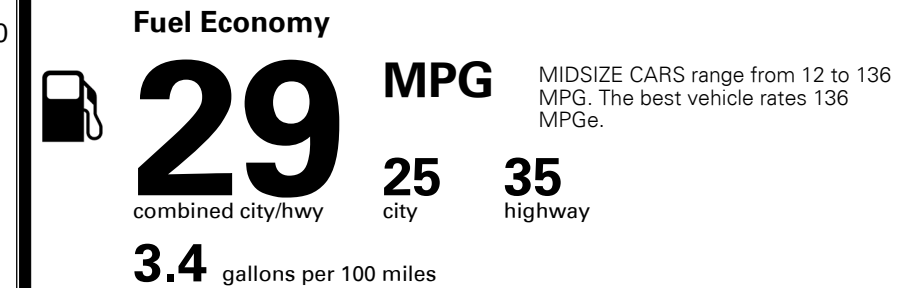

## EPA DOT Fuel Economy and Environment

Gasoline Vehicle

**You save \$500**  
 in fuel costs over 5 years compared to the average new vehicle.

Annual fuel cost  
**\$1,400**

Actual results will vary for many reasons, including driving conditions and how you drive and maintain your vehicle. The average new vehicle gets 27 MPG and costs \$7,500 to fuel over 5 years. Cost estimates are based on 15,000 miles per year at \$ 2.70 per gallon. MPGe is miles per gasoline gallon equivalent. Vehicle emissions are a significant cause of climate change and smog.