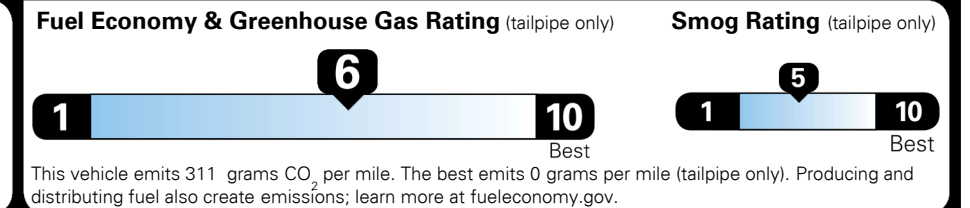

## EPA DOT Fuel Economy and Environment

Gasoline Vehicle

**You save \$500**  
 in fuel costs over 5 years compared to the average new vehicle.

Annual fuel cost  
**\$1,400**

Actual results will vary for many reasons, including driving conditions and how you drive and maintain your vehicle. The average new vehicle gets 27 MPG and costs \$7,500 to fuel over 5 years. Cost estimates are based on 15,000 miles per year at \$ 2.70 per gallon. MPGe is miles per gasoline gallon equivalent. Vehicle emissions are a significant cause of climate change and smog.