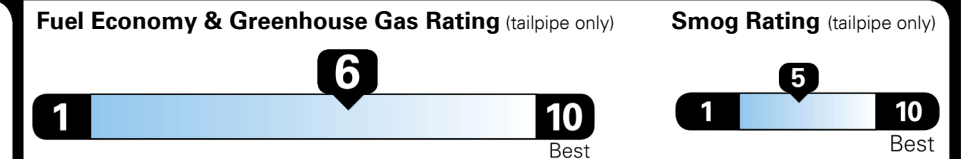

## EPA DOT Fuel Economy and Environment

Gasoline Vehicle

**You save \$500**  
 in fuel costs over 5 years compared to the average new vehicle.

**Annual fuel cost \$1,400**

Actual results will vary for many reasons, including driving conditions and how you drive and maintain your vehicle. The average new vehicle gets 27 MPG and costs \$7,500 to fuel over 5 years. Cost estimates are based on 15,000 miles per year at \$ 2.70 per gallon. MPGe is miles per gasoline gallon equivalent. Vehicle emissions are a significant cause of climate change and smog.