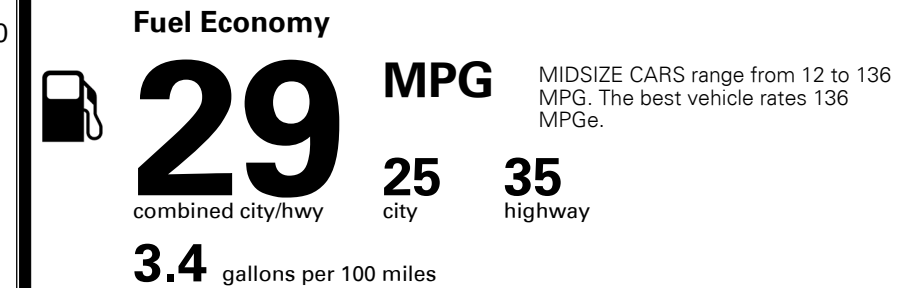

## EPA DOT Fuel Economy and Environment

Gasoline Vehicle

**You save \$500**  
 in fuel costs over 5 years compared to the average new vehicle.

**Annual fuel cost \$1,400**

Actual results will vary for many reasons, including driving conditions and how you drive and maintain your vehicle. The average new vehicle gets 27 MPG and costs \$7,500 to fuel over 5 years. Cost estimates are based on 15,000 miles per year at \$ 2.70 per gallon. MPGe is miles per gasoline gallon equivalent. Vehicle emissions are a significant cause of climate change and smog.