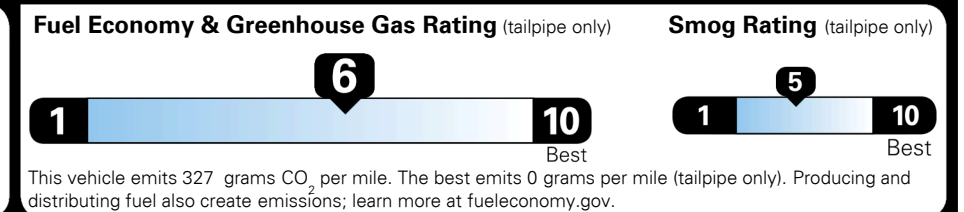

EPA DOT Fuel Economy and Environment

Gasoline Vehicle

Fuel Economy

27 MPG
combined city/hwy

24 MPG
city

33 MPG
highway

3.7 gallons per 100 miles

MIDSIZE CARS range from 14 to 136 MPG. The best vehicle rates 136 MPGe.

You save $0
in fuel costs over 5 years compared to the average new vehicle.

Annual fuel cost $1,400