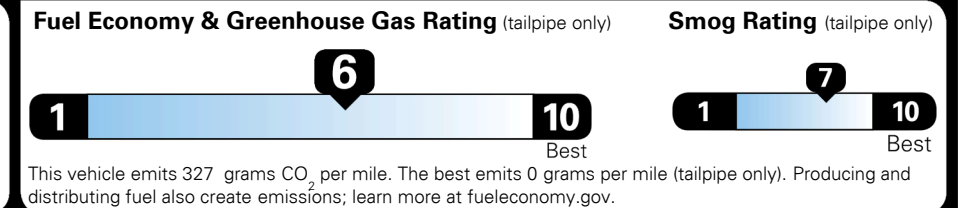

Actual results will vary for many reasons, including driving conditions and how you drive and maintain your vehicle. The average new vehicle gets 27 MPG and costs $7,000 to fuel over 5 years. Cost estimates are based on 15,000 miles per year at $ 2.55 per gallon. MPGe is miles per gasoline gallon equivalent. Vehicle emissions are a significant cause of climate change and smog.

fueleconomy.gov

Calculate personalized estimates and compare vehicles

GOVERNMENT 5-STAR SAFETY RATINGS

Overall Vehicle Score ★★★★★

Based on the combined rating of frontal, side and rollover. Should ONLY be compared to other vehicles of similar size and weight.

Frontal Crash Driver ★★★★★

Frontal Crash Passenger ★★★★★

Based on the risk of injury in a frontal impact. Should ONLY be compared to other vehicles of similar size and weight.

Side Crash Front seat ★★★★★

Side Crash Rear seat ★★★★★

Star ratings based on the risk of injury in a side impact.

Rollover ★★★★★

Star ratings based on the risk of rollover in a single-vehicle crash.

Star ratings range from 1 to 5 stars (★★★★★) with 5 being the highest.

Source: National Highway Traffic Safety Administration (NHTSA).

www.safercar.gov or 1-888-327-4236

Manufacturer's suggested retail price includes Manufacturer's recommended pre-delivery service. License and title fees, state and local taxes and other dealer installed options and accessories are not included in the manufacturer's suggested retail price.

PARTS CONTENT INFORMATION

FOR VEHICLES IN THIS CAR LINE U.S./CANADIAN PARTS CONTENT: 56 %

MAJOR SOURCES OF FOREIGN PARTS: KOREA: 42%

NOTE: PARTS CONTENT DOES NOT INCLUDE FINAL ASSEMBLY, DISTRIBUTION, OR OTHER NON-PARTS COSTS.

FOR THIS VEHICLE FINAL ASSEMBLY POINT: WEST POINT, GA, USA

COUNTRY OF ORIGIN

ENGINE: USA

TRANSMISSION: USA