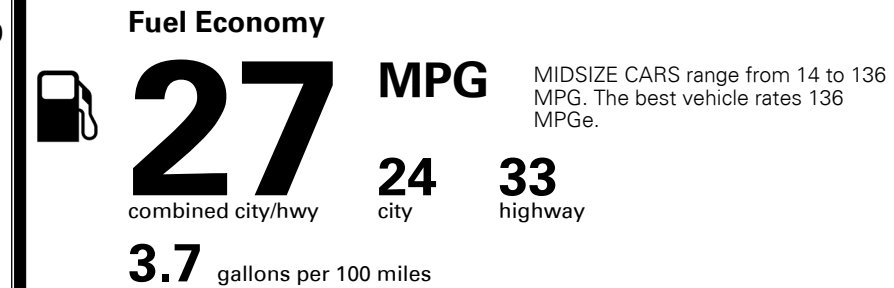

\$ 925.00

TOTAL MANUFACTURER'S SUGGESTED RETAIL PRICE ▶

\$ 26,045.00

TOTAL ADDITIONAL WEIGHT: 7.3

EPA DOT Fuel Economy and Environment

Gasoline Vehicle

You save \$0
 in fuel costs over 5 years compared to the average new vehicle.