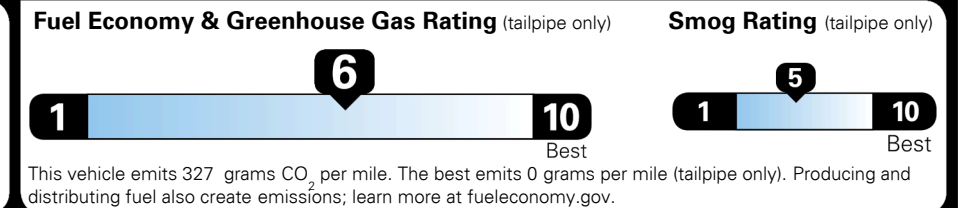

Actual results will vary for many reasons, including driving conditions and how you drive and maintain your vehicle. The average new vehicle gets 27 MPG and costs $7,000 to fuel over 5 years. Cost estimates are based on 15,000 miles per year at $ 2.55 per gallon. MPGe is miles per gasoline gallon equivalent. Vehicle emissions are a significant cause of climate change and smog.

fueleconomy.gov

Calculate personalized estimates and compare vehicles

GOVERNMENT 5-STAR SAFETY RATINGS

Overall Vehicle Score ★ ★ ★ ★ ★

Based on the combined rating of frontal, side and rollover. Should ONLY be compared to other vehicles of similar size and weight.

Frontal Driver ★ ★ ★ ★ ★

Crash Passenger ★ ★ ★ ★ ★

Based on the risk of injury in a frontal impact. Should ONLY be compared to other vehicles of similar size and weight.

Side Front seat ★ ★ ★ ★ ★

Crash Rear seat ★ ★ ★ ★ ★

Star ratings based on the risk of injury in a side impact.

Rollover ★ ★ ★ ★ ★

Star ratings based on the risk of rollover in a single-vehicle crash.

Star ratings range from 1 to 5 stars (★★★★★) with 5 being the highest.

Source: National Highway Traffic Safety Administration (NHTSA).

www.safercar.gov or 1-888-327-4236

Manufacturer's suggested retail price includes Manufacturer's recommended pre-delivery service. License and title fees, state and local taxes and other dealer installed options and accessories are not included in the manufacturer's suggested retail price.

PARTS CONTENT INFORMATION

FOR VEHICLES IN THIS CAR LINE U.S./CANADIAN PARTS CONTENT: 56 %

MAJOR SOURCES OF FOREIGN PARTS: KOREA: 42%

NOTE: PARTS CONTENT DOES NOT INCLUDE FINAL ASSEMBLY, DISTRIBUTION, OR OTHER NON-PARTS COSTS.

FOR THIS VEHICLE FINAL ASSEMBLY POINT: WEST POINT, GA, USA

COUNTRY OF ORIGIN

ENGINE: USA

TRANSMISSION: USA