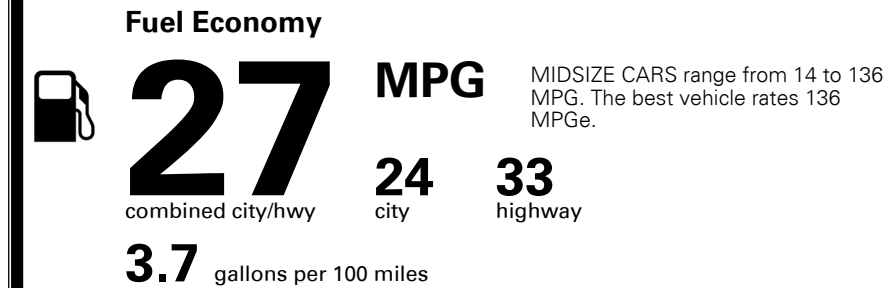

EXTERIOR
Fog Lights, LED Tail Lights, LED DRL
Outside Mirrors w/ LED Turn Signal Indicators
Rear Spoiler

WARRANTY
10 Year/100,000 Mile Limited Powertrain Warranty
5 Year/60,000 Mile Limited Basic Warranty
5 Year/60,000 Mile Roadside Assistance
*Ask dealer for details

MANUFACTURER'S SUGGESTED RETAIL PRICE ▶

$ 24,990.00

ADDITIONAL INSTALLED EQUIPMENT:
(In addition to or in place of standard features)
Passion Red Paint $495.00
Panoramic Sunroof Package $1,000.00
- Panoramic Sunroof w/ Power Sunshade
- LED Overhead Interior Lighting
Carpeted Floor Mats $130.00

MSRP INCLUDING OPTIONS

$ 26,615.00

INLAND FREIGHT AND HANDLING

$ 925.00

TOTAL MANUFACTURER'S SUGGESTED RETAIL PRICE ▶

$ 27,540.00

TOTAL ADDITIONAL WEIGHT: 7.3

EPA DOT Fuel Economy and Environment

Gasoline Vehicle

You save $0
in fuel costs over 5 years compared to the average new vehicle.

Annual fuel cost
$1,400