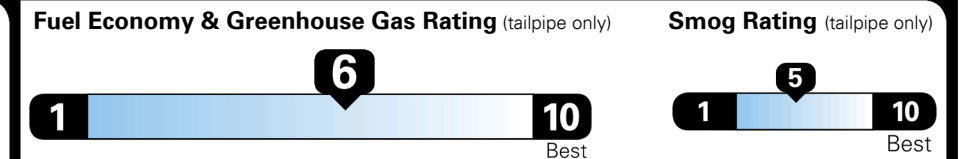

EPA DOT Fuel Economy and Environment

Gasoline Vehicle

Fuel Economy

29 MPG
combined city/hwy

25 MPG
city

35 MPG
highway

3.4 gallons per 100 miles

MIDSIZE CARS range from 14 to 136 MPG. The best vehicle rates 136 MPGe.

You save $500
in fuel costs over 5 years compared to the average new vehicle.

Annual fuel cost $1,300