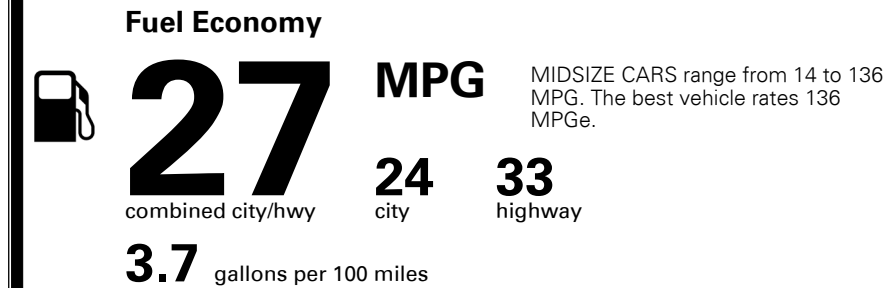

## EPA DOT Fuel Economy and Environment

Gasoline Vehicle

**You save \$0**  
 in fuel costs over 5 years compared to the average new vehicle.

Annual fuel cost  
**\$1,400**

Actual results will vary for many reasons, including driving conditions and how you drive and maintain your vehicle. The average new vehicle gets 27 MPG and costs \$7,000 to fuel over 5 years. Cost estimates are based on 15,000 miles per year at \$ 2.55 per gallon. MPGe is miles per gasoline gallon equivalent. Vehicle emissions are a significant cause of climate change and smog.