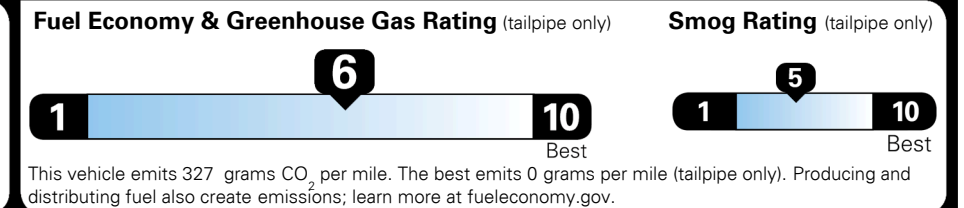

## EPA DOT Fuel Economy and Environment

Gasoline Vehicle

**You save \$0**  
 in fuel costs over 5 years compared to the average new vehicle.

Annual fuel cost  
**\$1,400**

Actual results will vary for many reasons, including driving conditions and how you drive and maintain your vehicle. The average new vehicle gets 27 MPG and costs \$7,000 to fuel over 5 years. Cost estimates are based on 15,000 miles per year at \$ 2.55 per gallon. MPGe is miles per gasoline gallon equivalent. Vehicle emissions are a significant cause of climate change and smog.