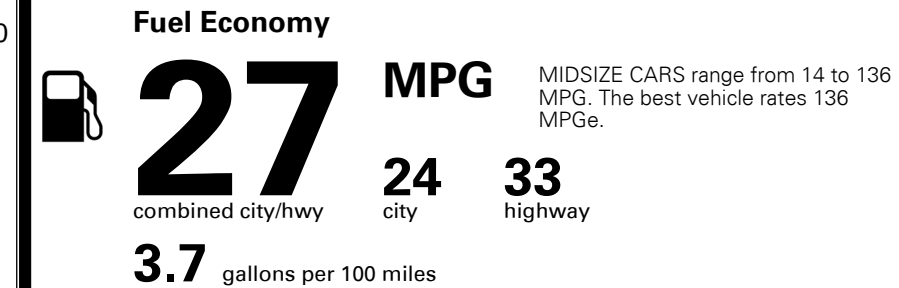

## EPA DOT Fuel Economy and Environment

Gasoline Vehicle

**You save \$0**  
 in fuel costs over 5 years compared to the average new vehicle.

**Annual fuel cost \$1,400**

Actual results will vary for many reasons, including driving conditions and how you drive and maintain your vehicle. The average new vehicle gets 27 MPG and costs \$7,000 to fuel over 5 years. Cost estimates are based on 15,000 miles per year at \$ 2.55 per gallon. MPGe is miles per gasoline gallon equivalent. Vehicle emissions are a significant cause of climate change and smog.