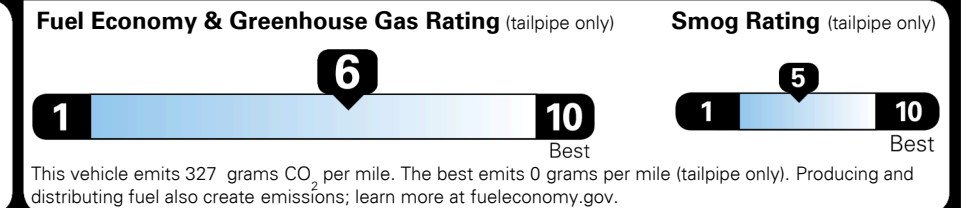

## EPA DOT Fuel Economy and Environment

Gasoline Vehicle

**You save \$0**  
 in fuel costs over 5 years compared to the average new vehicle.

**Annual fuel cost \$1,400**

Actual results will vary for many reasons, including driving conditions and how you drive and maintain your vehicle. The average new vehicle gets 27 MPG and costs \$7,000 to fuel over 5 years. Cost estimates are based on 15,000 miles per year at \$ 2.55 per gallon. MPGe is miles per gasoline gallon equivalent. Vehicle emissions are a significant cause of climate change and smog.