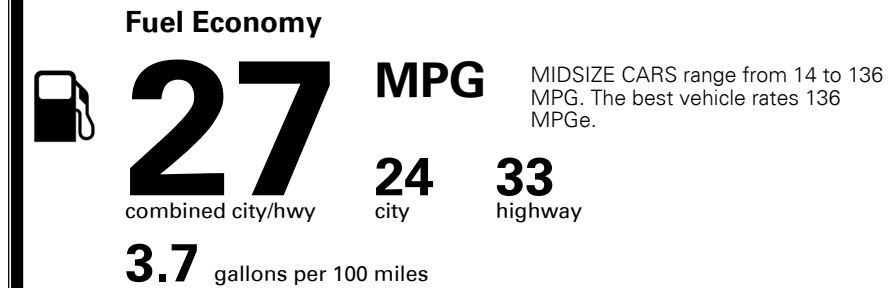

INLAND FREIGHT AND HANDLING \$ 920.00

TOTAL MANUFACTURER'S SUGGESTED RETAIL PRICE ▶ \$ 26,000.00

TOTAL ADDITIONAL WEIGHT: 7.8

EPA DOT Fuel Economy and Environment

Gasoline Vehicle

You save \$0
 in fuel costs over 5 years compared to the average new vehicle.