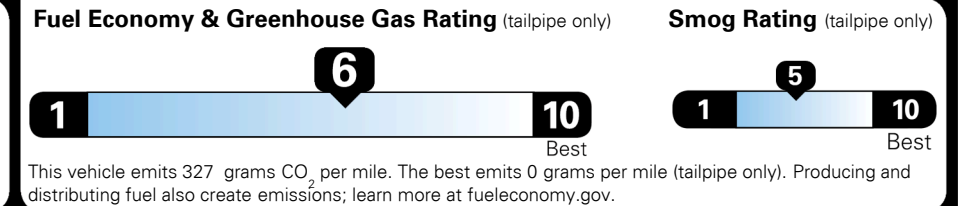

Actual results will vary for many reasons, including driving conditions and how you drive and maintain your vehicle. The average new vehicle gets 27 MPG and costs $7,000 to fuel over 5 years. Cost estimates are based on 15,000 miles per year at $ 2.55 per gallon. MPGe is miles per gasoline gallon equivalent. Vehicle emissions are a significant cause of climate change and smog.

fueleconomy.gov

Calculate personalized estimates and compare vehicles

GOVERNMENT 5-STAR SAFETY RATINGS

Overall Vehicle Score ★ ★ ★ ★ ★

Based on the combined rating of frontal, side and rollover. Should ONLY be compared to other vehicles of similar size and weight.

Frontal Driver ★ ★ ★ ★ ★

Crash Passenger ★ ★ ★ ★ ★

Based on the risk of injury in a frontal impact. Should ONLY be compared to other vehicles of similar size and weight.

Side Front seat ★ ★ ★ ★ ★

Crash Rear seat ★ ★ ★ ★ ★

Star ratings based on the risk of injury in a side impact.

Rollover ★ ★ ★ ★ ★

Star ratings based on the risk of rollover in a single-vehicle crash.

Star ratings range from 1 to 5 stars (★★★★★) with 5 being the highest.

Source: National Highway Traffic Safety Administration (NHTSA).

www.safercar.gov or 1-888-327-4236

Manufacturer's suggested retail price includes Manufacturer's recommended pre-delivery service. License and title fees, state and local taxes and other dealer installed options and accessories are not included in the manufacturer's suggested retail price.

PARTS CONTENT INFORMATION

FOR VEHICLES IN THIS CAR LINE U.S./CANADIAN PARTS CONTENT: 56 %

MAJOR SOURCES OF FOREIGN PARTS: KOREA: 42%

NOTE: PARTS CONTENT DOES NOT INCLUDE FINAL ASSEMBLY, DISTRIBUTION, OR OTHER NON-PARTS COSTS.

FOR THIS VEHICLE FINAL ASSEMBLY POINT: WEST POINT, GA, USA

COUNTRY OF ORIGIN

ENGINE: USA

TRANSMISSION: USA